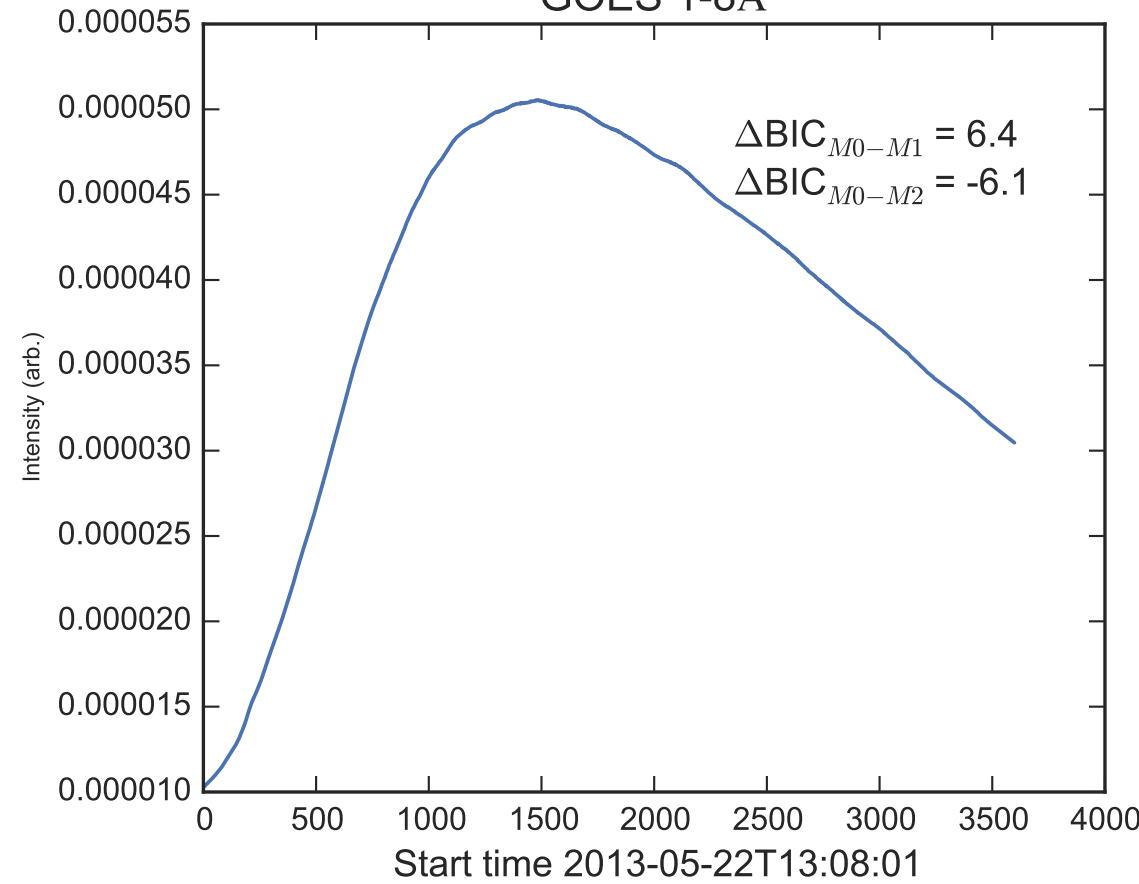

GOES 1-8Å

Power Spectral Density (PSD) - Model 0

Power Spectral Density (PSD) - Model 1

Power Spectral Density (PSD) - Model 2