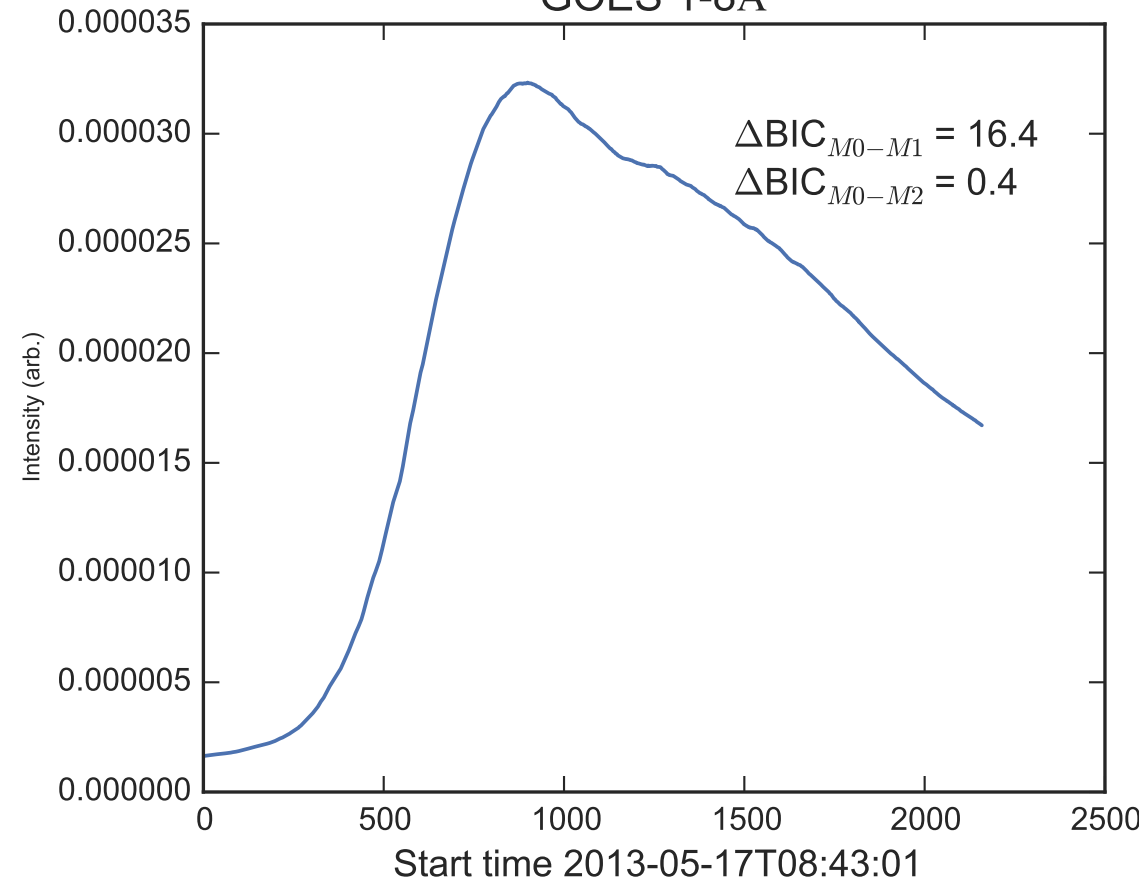

GOES 1-8Å

Power Spectral Density (PSD) - Model 0

Power Spectral Density (PSD) - Model 1

Power Spectral Density (PSD) - Model 2