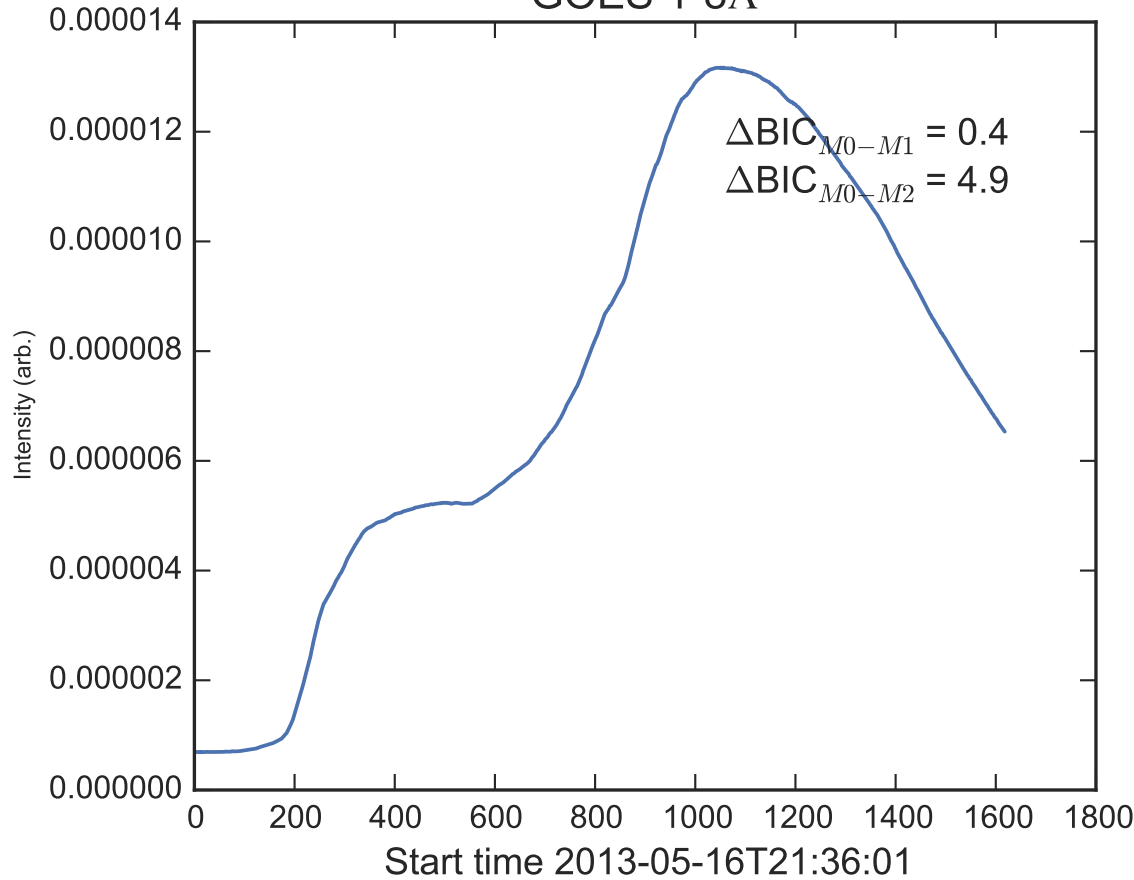

GOES 1-8Å

Power Spectral Density (PSD) - Model 0

Power Spectral Density (PSD) - Model 1

Power Spectral Density (PSD) - Model 2