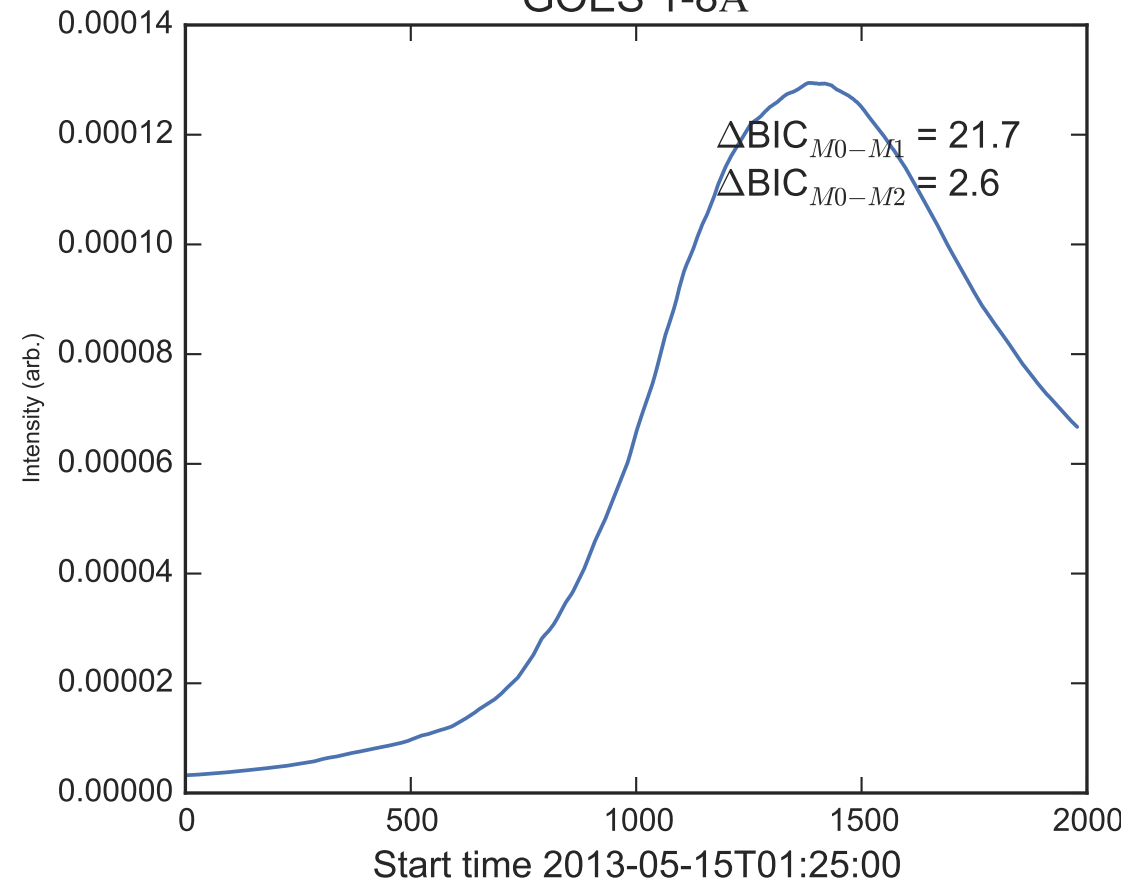

GOES 1-8Å

Power Spectral Density (PSD) - Model 0

Power Spectral Density (PSD) - Model 1

Power Spectral Density (PSD) - Model 2