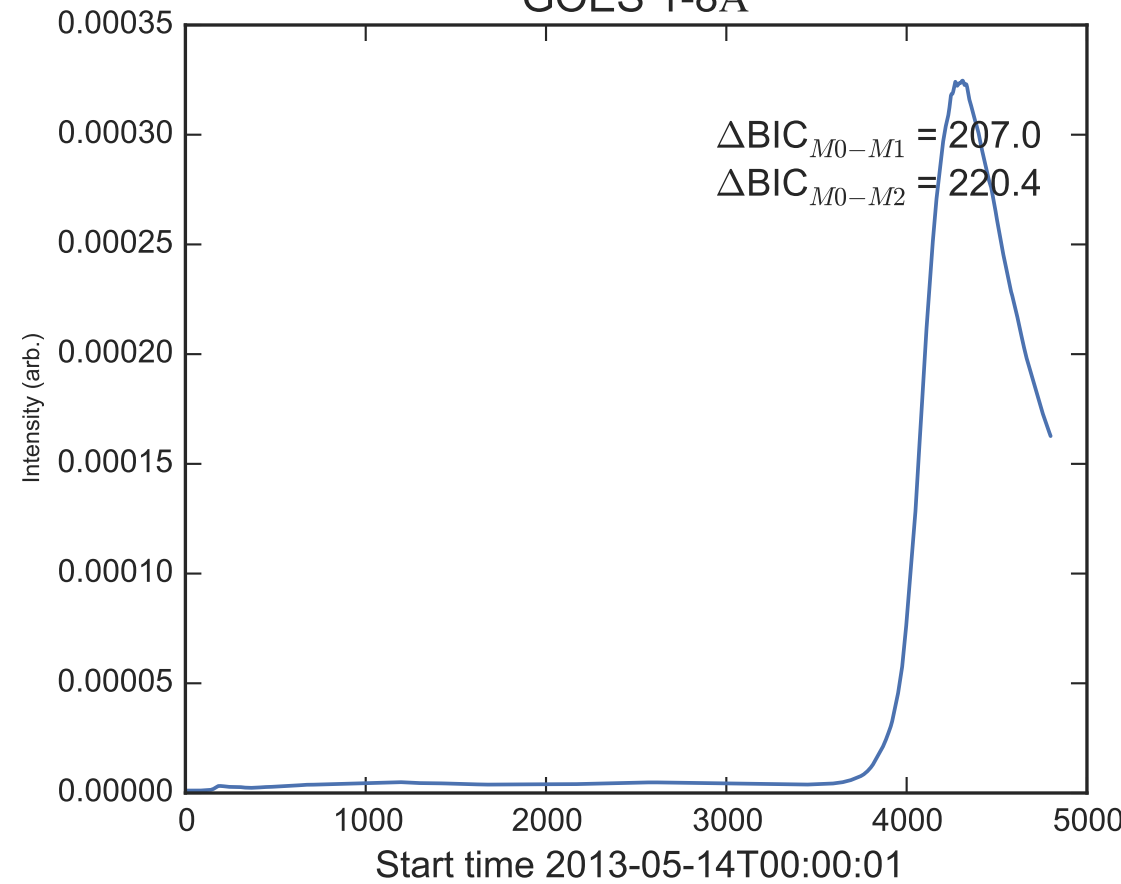

GOES 1-8Å

Power Spectral Density (PSD) - Model 0

Power Spectral Density (PSD) - Model 1

Power Spectral Density (PSD) - Model 2