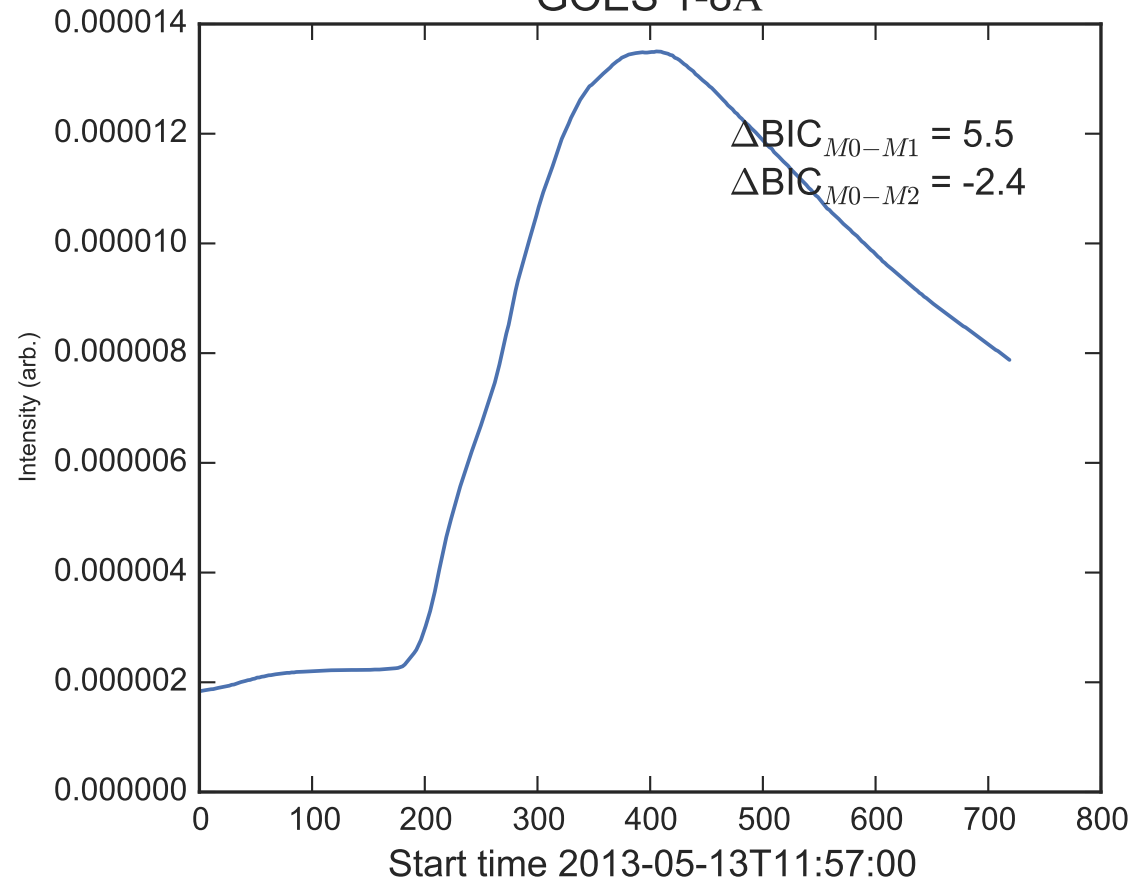

GOES 1-8Å

Power Spectral Density (PSD) - Model 0

Power Spectral Density (PSD) - Model 1

Power Spectral Density (PSD) - Model 2