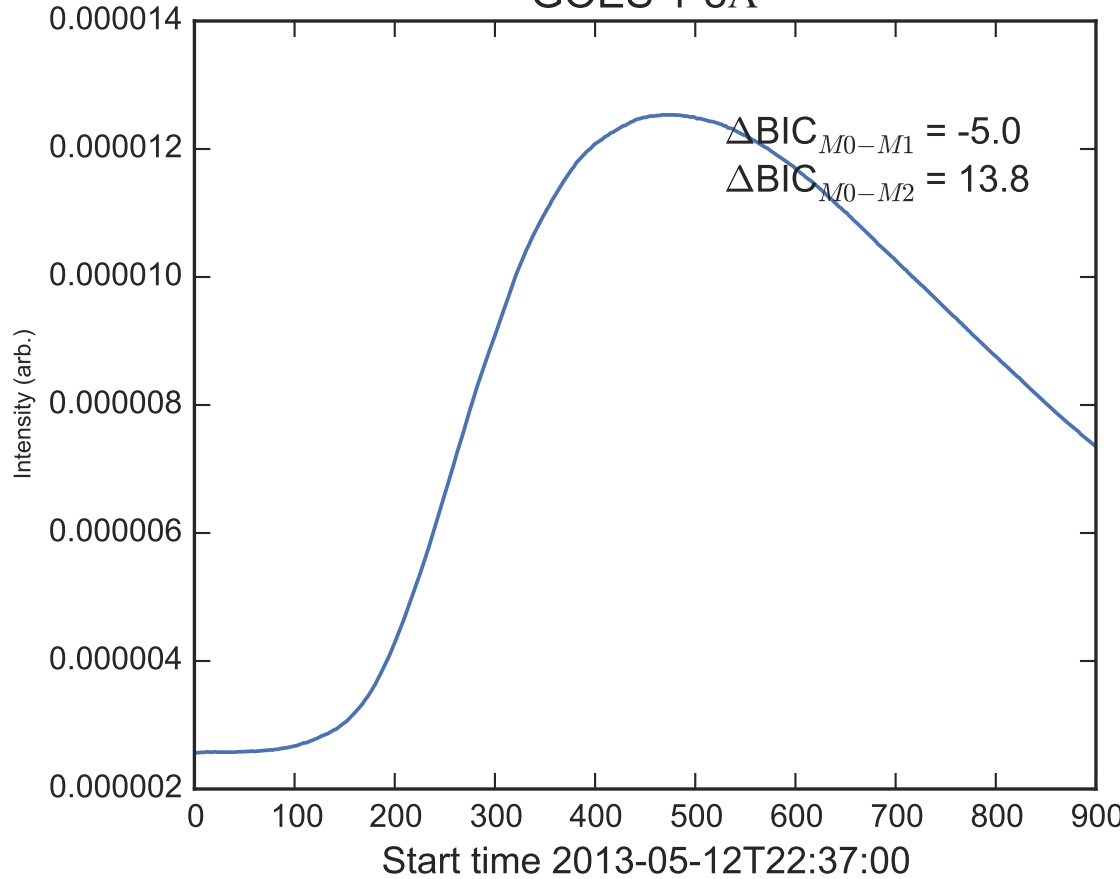

GOES 1-8Å

Power Spectral Density (PSD) - Model 0

Power Spectral Density (PSD) - Model 1

Power Spectral Density (PSD) - Model 2