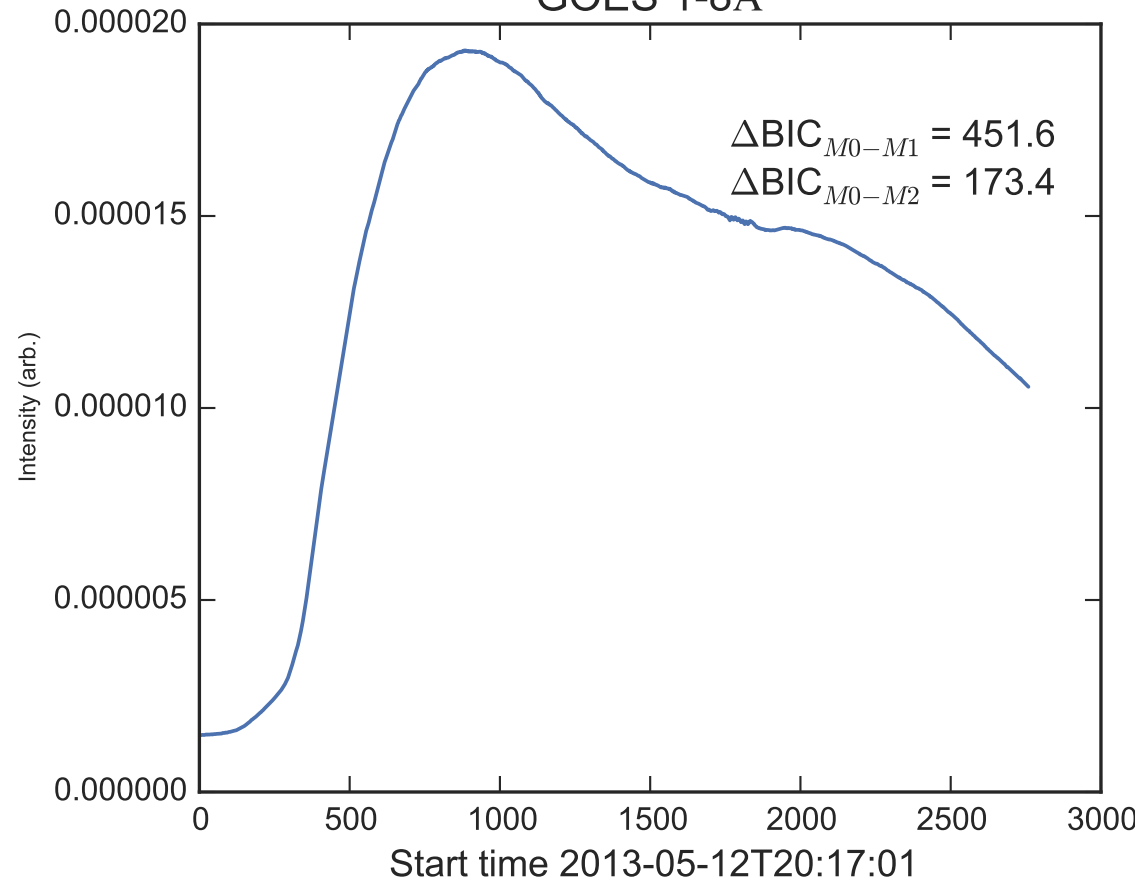

GOES 1-8Å

Power Spectral Density (PSD) - Model 0

Power Spectral Density (PSD) - Model 1

Power Spectral Density (PSD) - Model 2