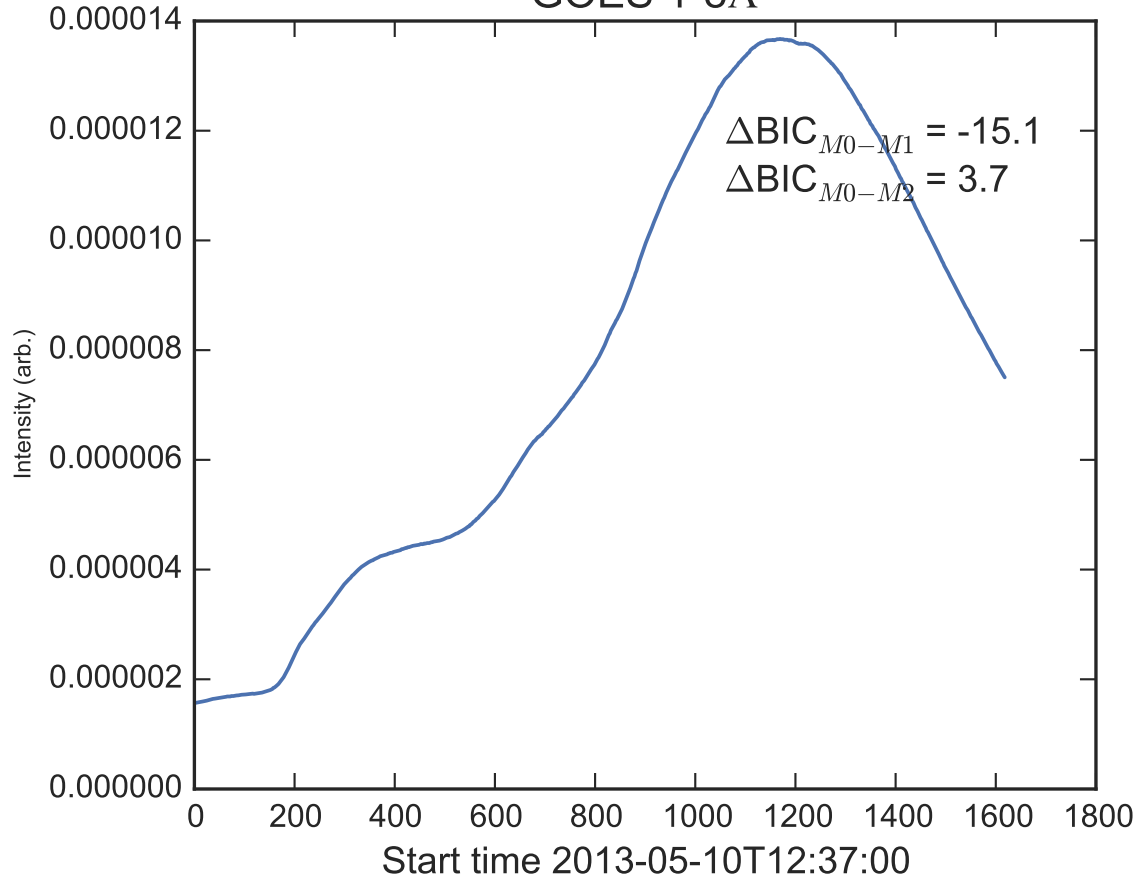

GOES 1-8Å

Power Spectral Density (PSD) - Model 0

Power Spectral Density (PSD) - Model 1

Power Spectral Density (PSD) - Model 2