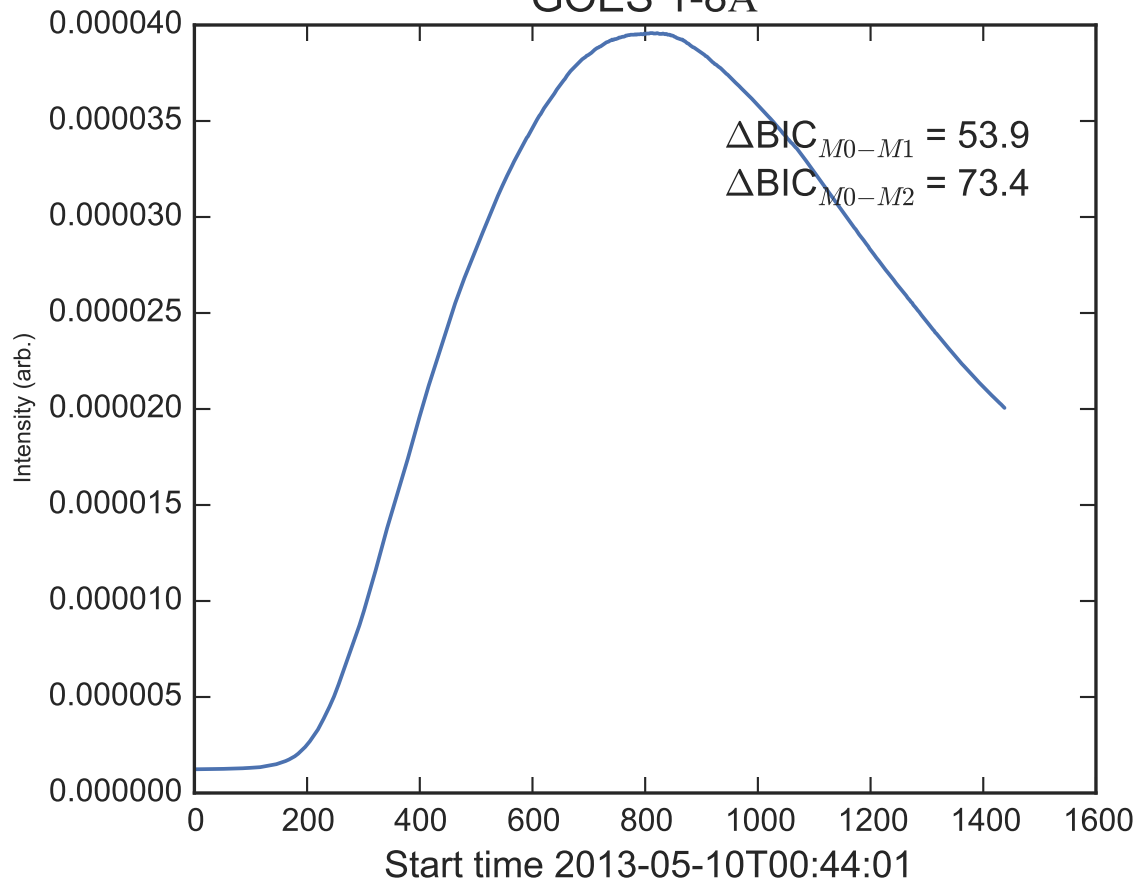

GOES 1-8Å

Power Spectral Density (PSD) - Model 0

Power Spectral Density (PSD) - Model 1

Power Spectral Density (PSD) - Model 2