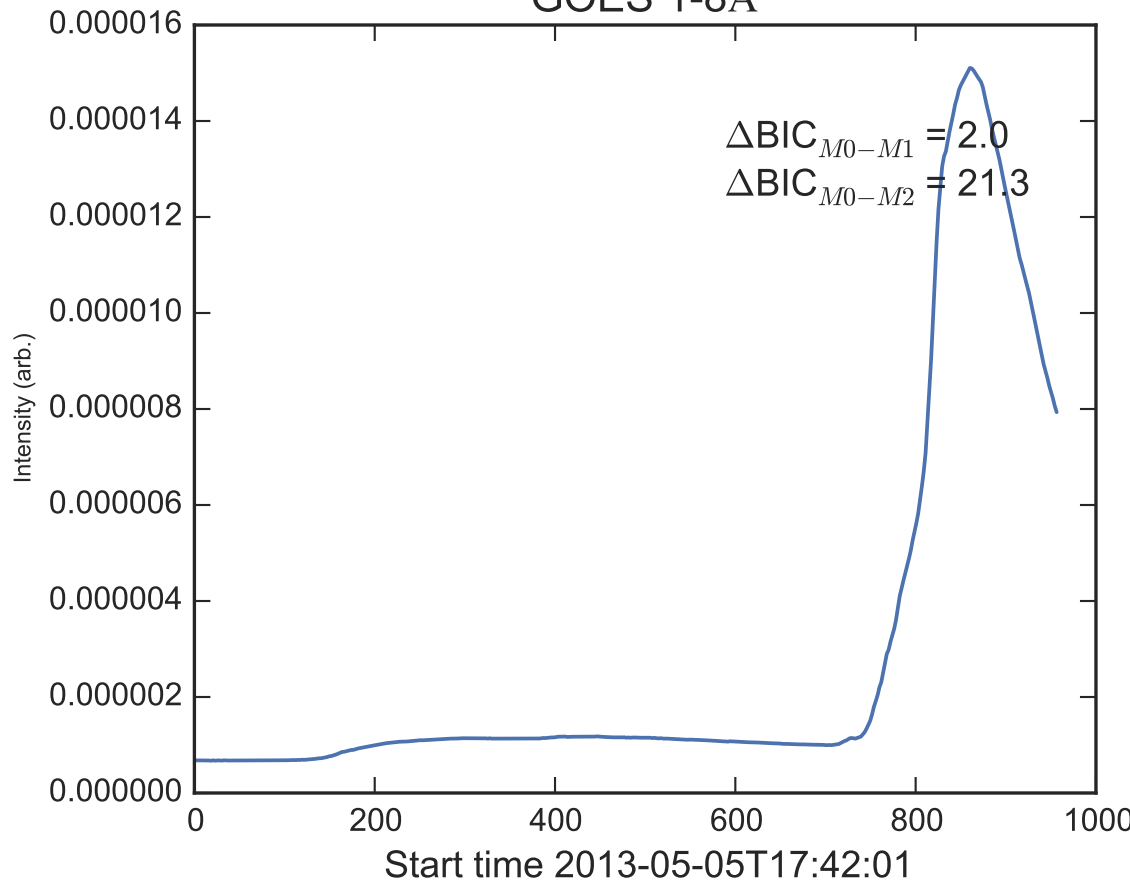

GOES 1-8Å

Power Spectral Density (PSD) - Model 0

Power Spectral Density (PSD) - Model 1

Power Spectral Density (PSD) - Model 2