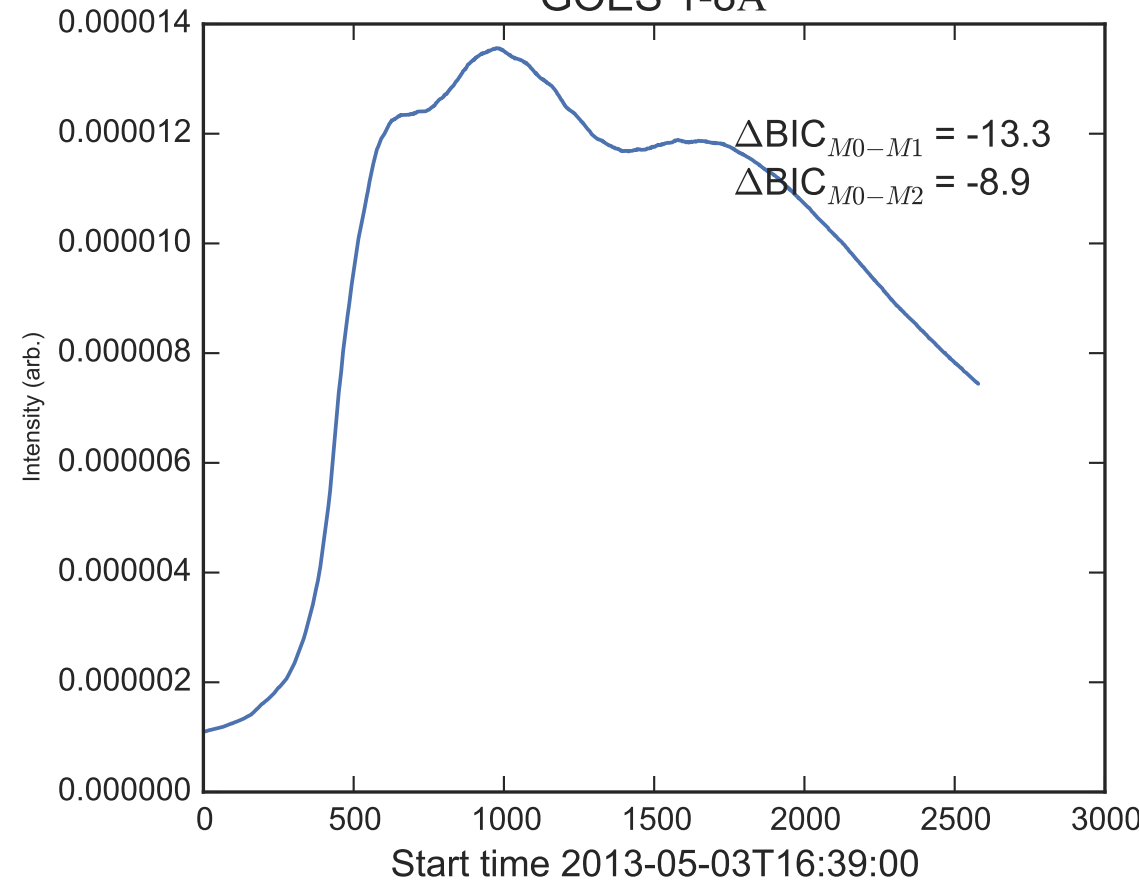

GOES 1-8Å

Power Spectral Density (PSD) - Model 0

Power Spectral Density (PSD) - Model 1

Power Spectral Density (PSD) - Model 2