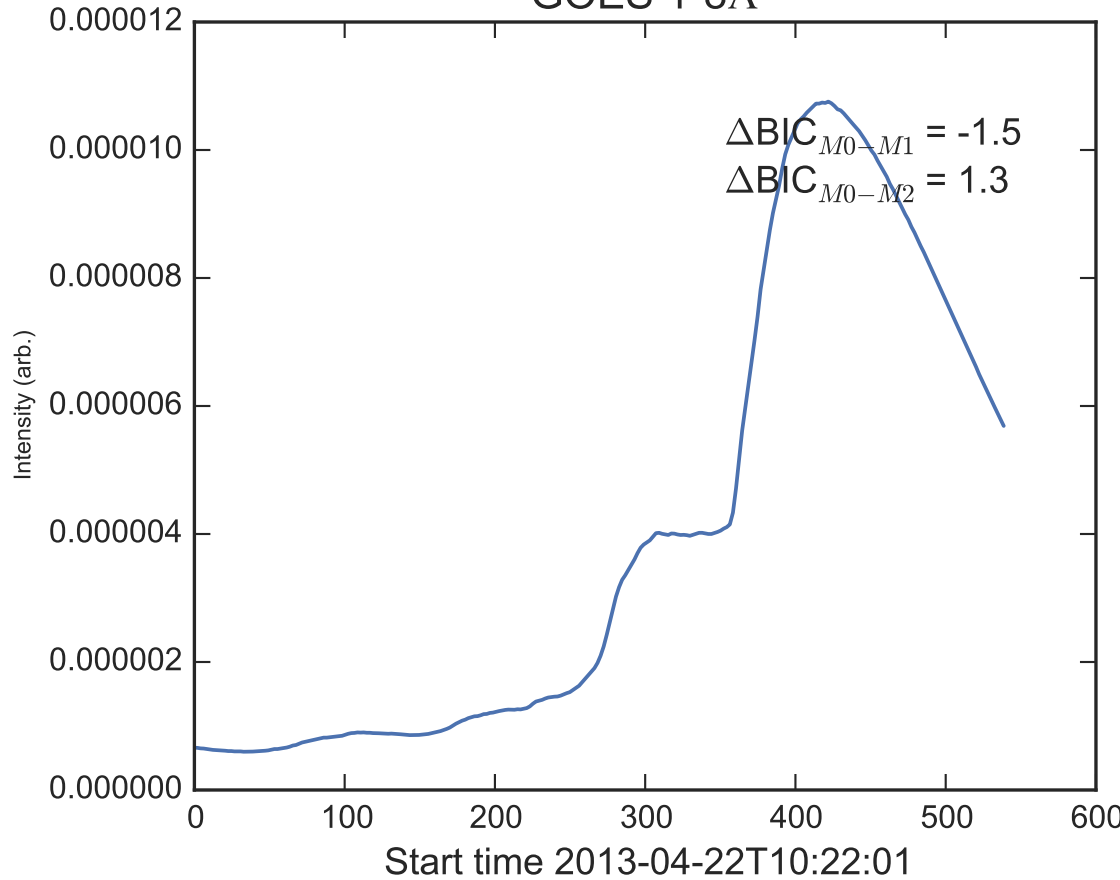

GOES 1-8Å

Power Spectral Density (PSD) - Model 0

Power Spectral Density (PSD) - Model 1

Power Spectral Density (PSD) - Model 2