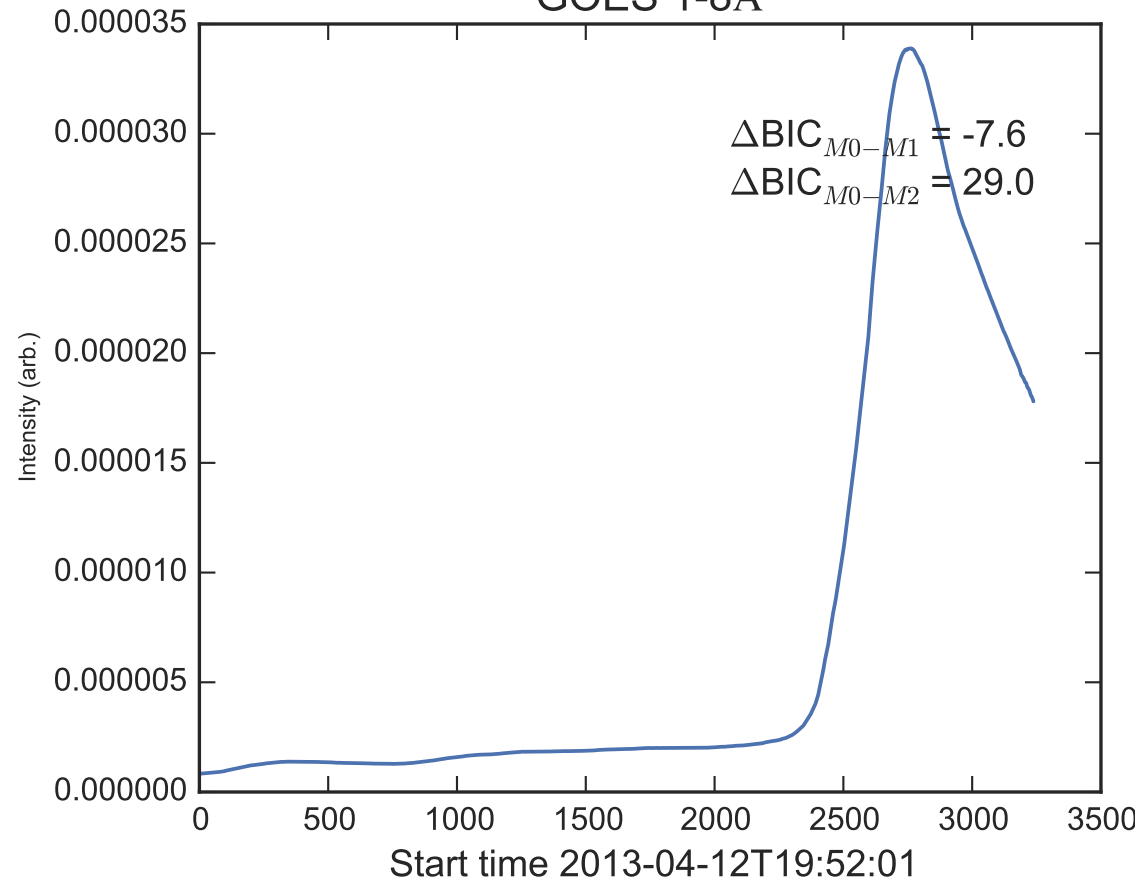

GOES 1-8Å

Power Spectral Density (PSD) - Model 0

Power Spectral Density (PSD) - Model 1

Power Spectral Density (PSD) - Model 2