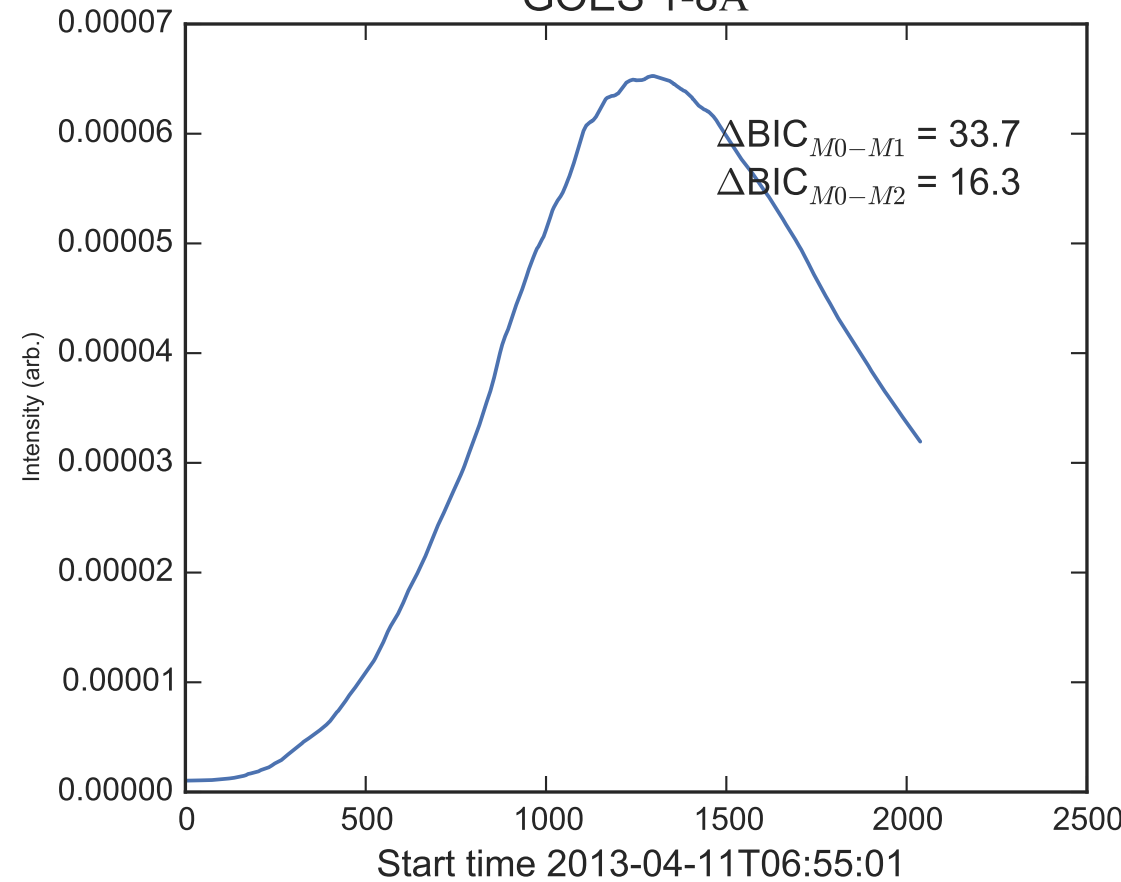

GOES 1-8Å

Power Spectral Density (PSD) - Model 0

Power Spectral Density (PSD) - Model 1

Power Spectral Density (PSD) - Model 2