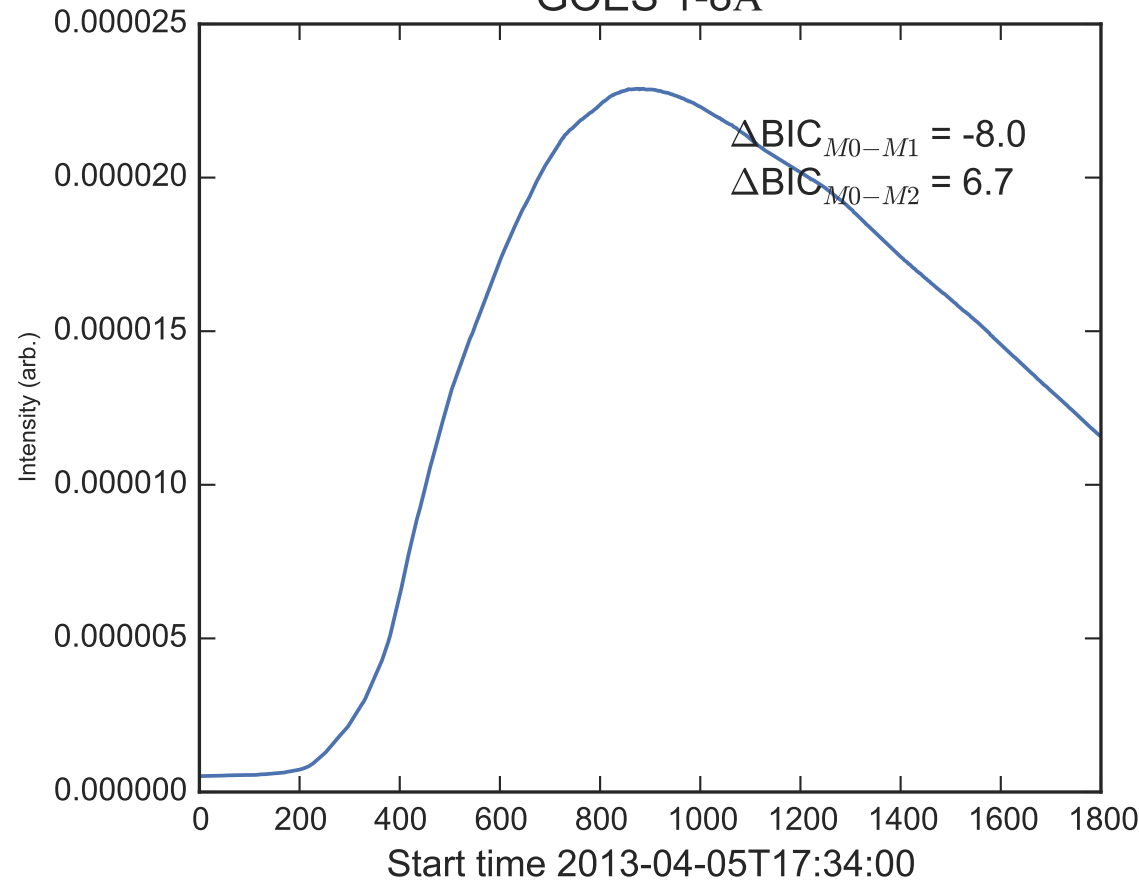

GOES 1-8Å

Power Spectral Density (PSD) - Model 0

Power Spectral Density (PSD) - Model 1

Power Spectral Density (PSD) - Model 2