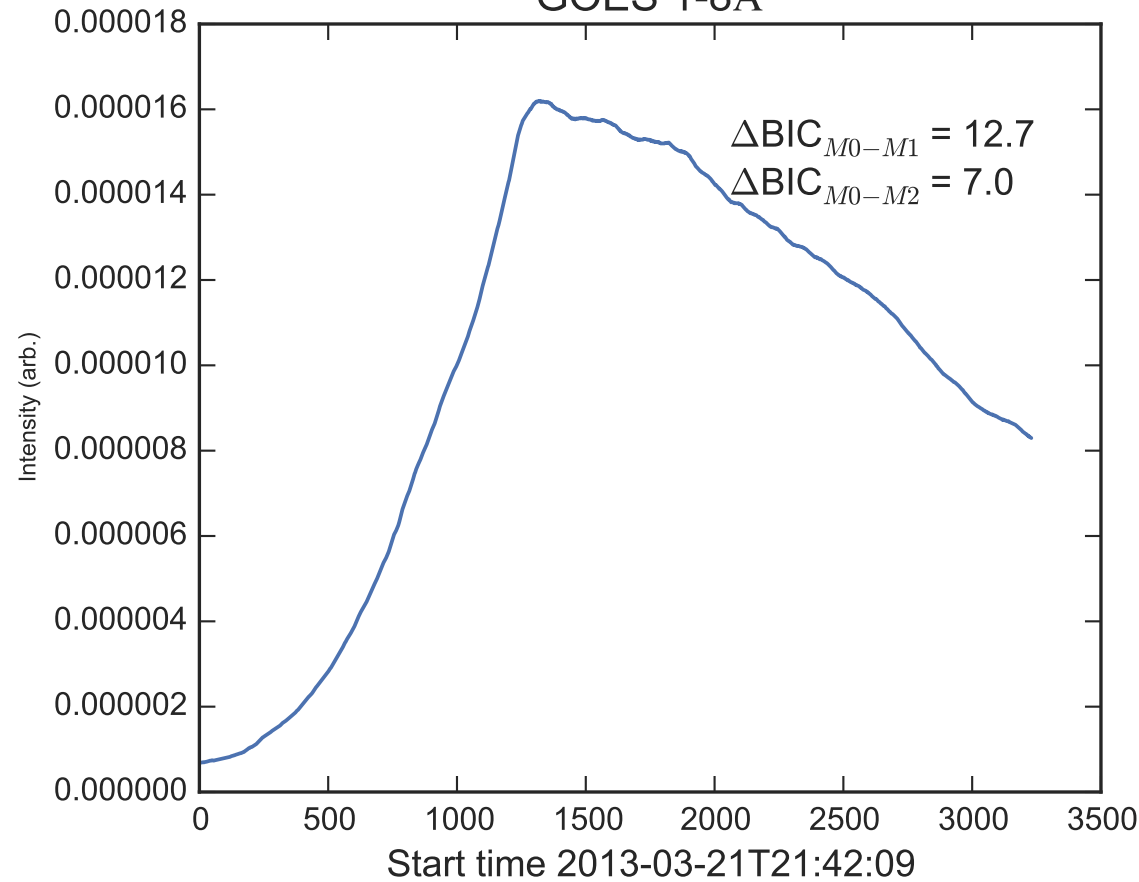

GOES 1-8Å

Power Spectral Density (PSD) - Model 0

Power Spectral Density (PSD) - Model 1

Power Spectral Density (PSD) - Model 2