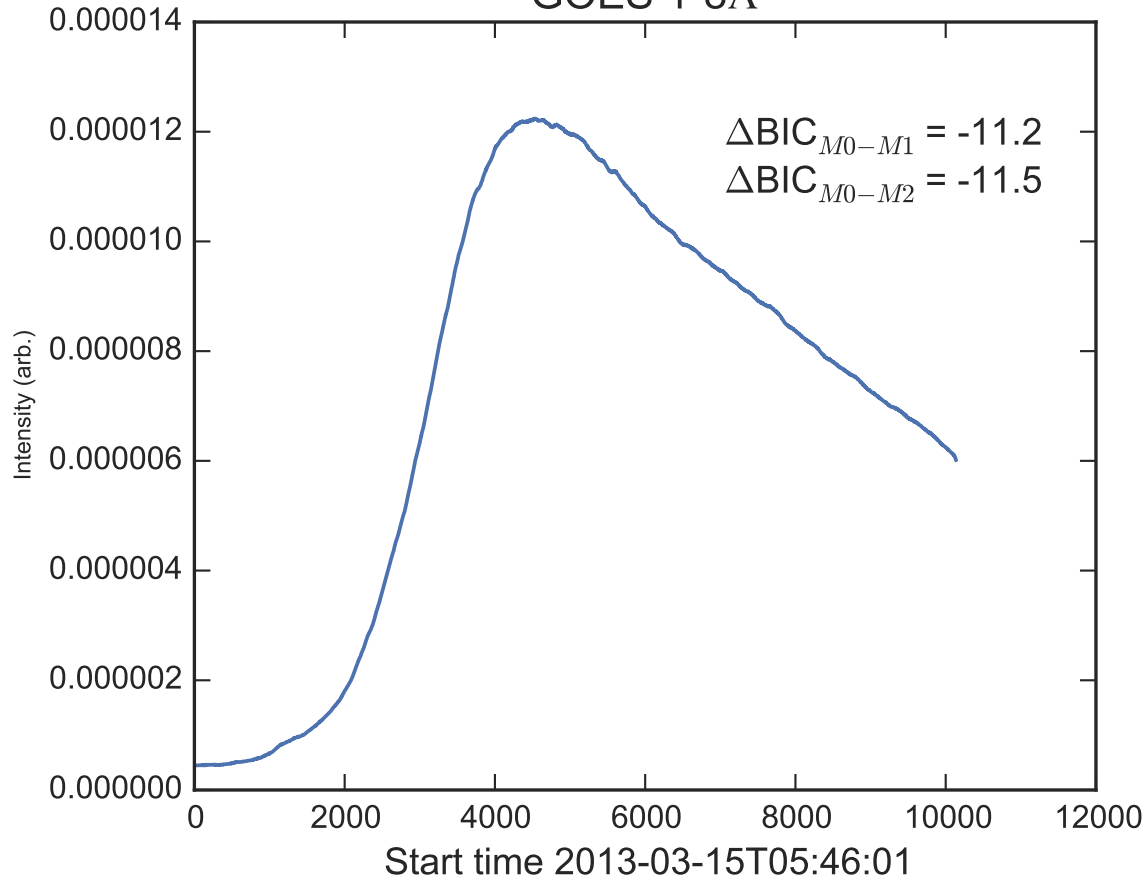

GOES 1-8Å

Power Spectral Density (PSD) - Model 0

Power Spectral Density (PSD) - Model 1

Power Spectral Density (PSD) - Model 2