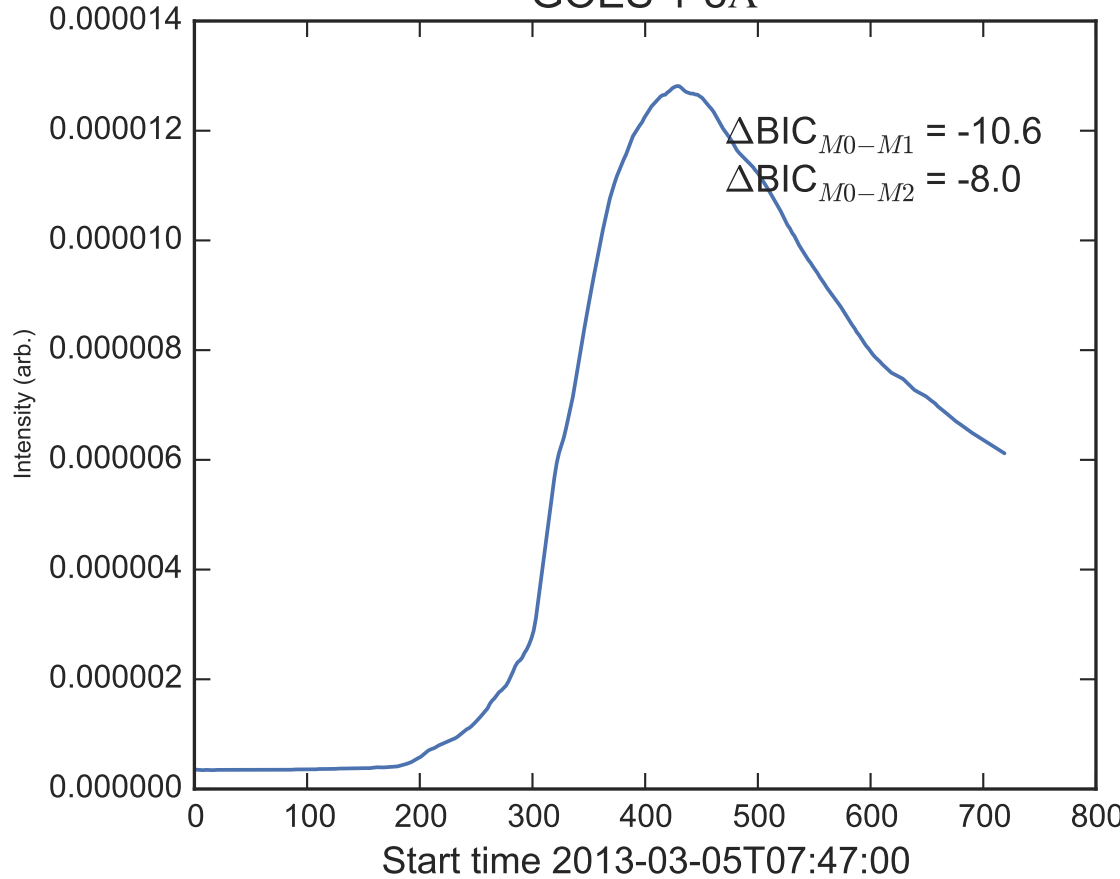

GOES 1-8Å

Power Spectral Density (PSD) - Model 0

Power Spectral Density (PSD) - Model 1

Power Spectral Density (PSD) - Model 2