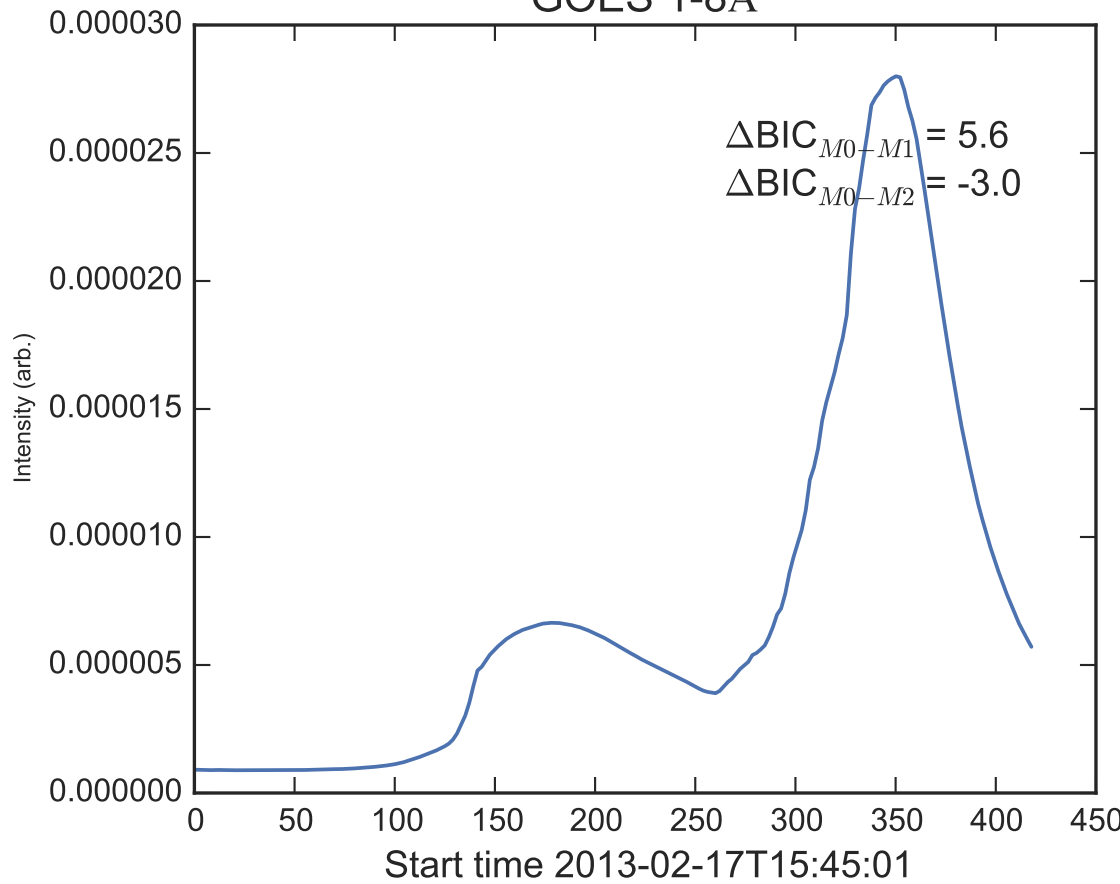

GOES 1-8Å

Power Spectral Density (PSD) - Model 0

Power Spectral Density (PSD) - Model 1

Power Spectral Density (PSD) - Model 2