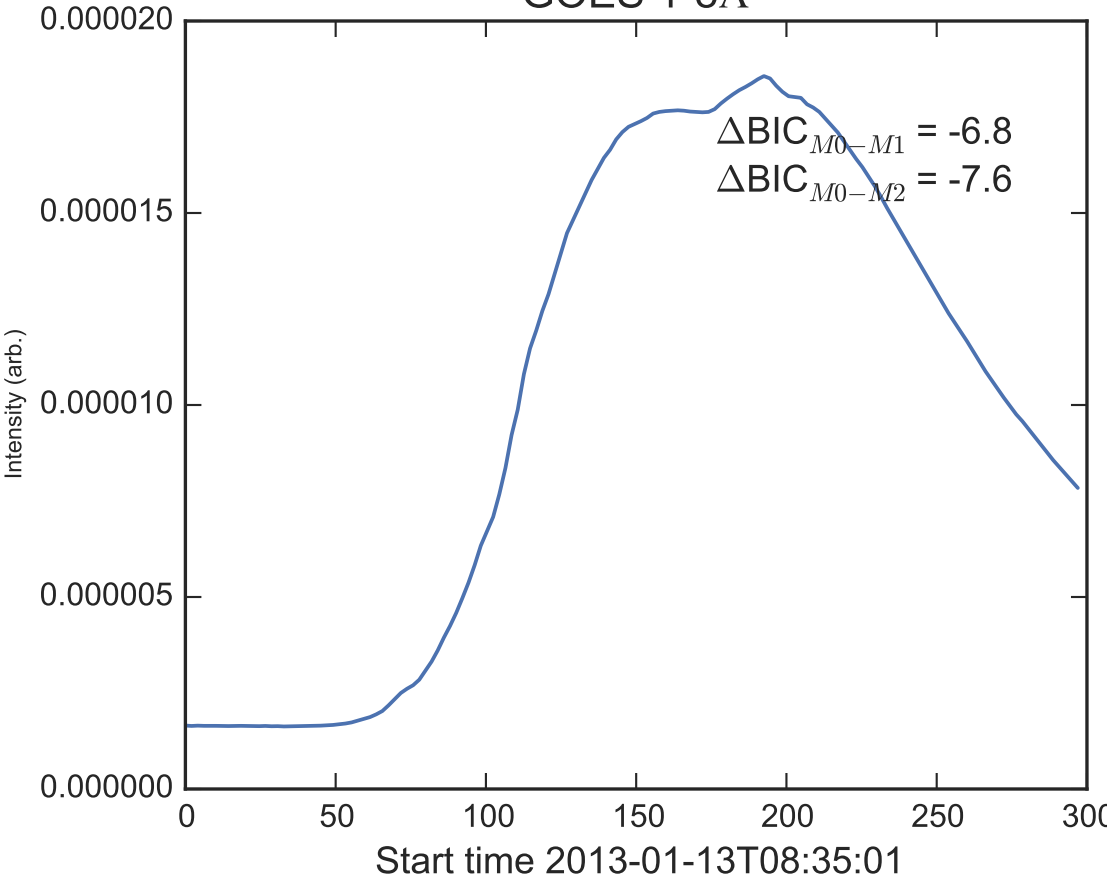

GOES 1-8Å

Power Spectral Density (PSD) - Model 0

Power Spectral Density (PSD) - Model 1

Power Spectral Density (PSD) - Model 2