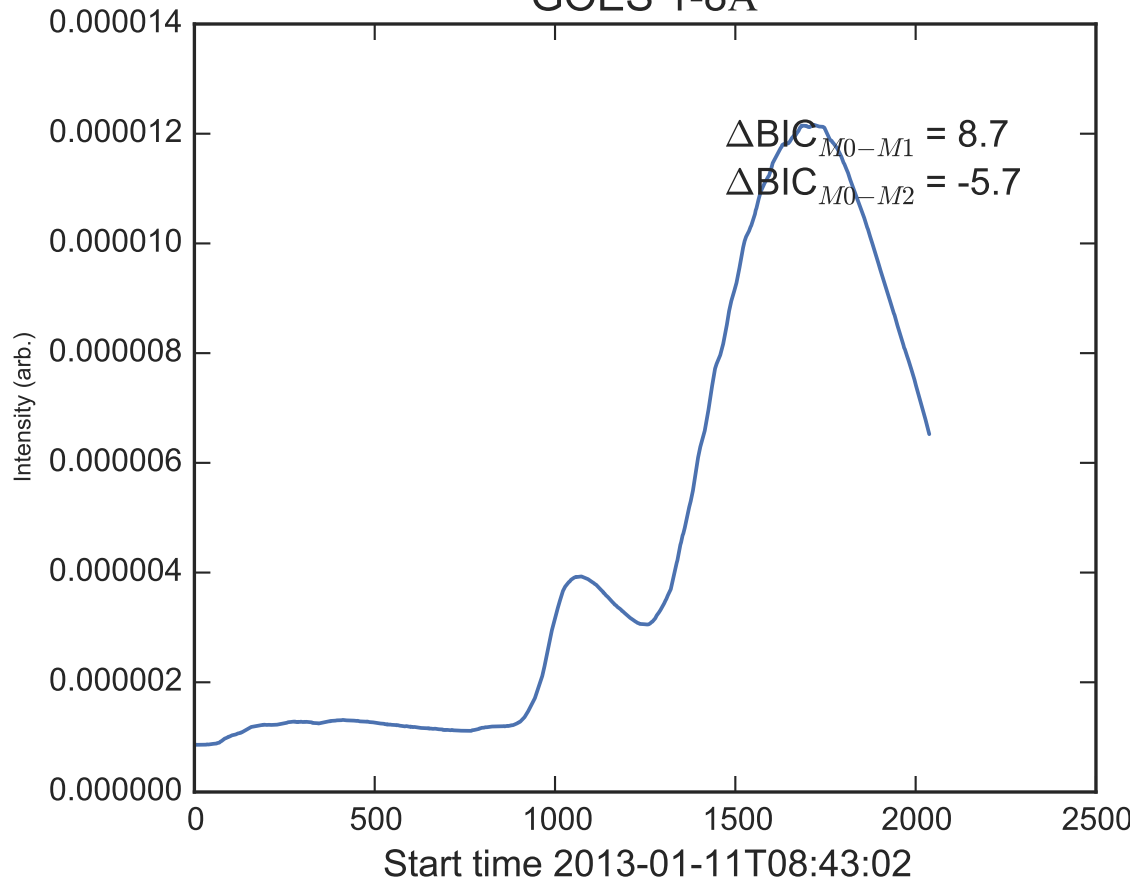

GOES 1-8Å

Power Spectral Density (PSD) - Model 0

Power Spectral Density (PSD) - Model 1

Power Spectral Density (PSD) - Model 2