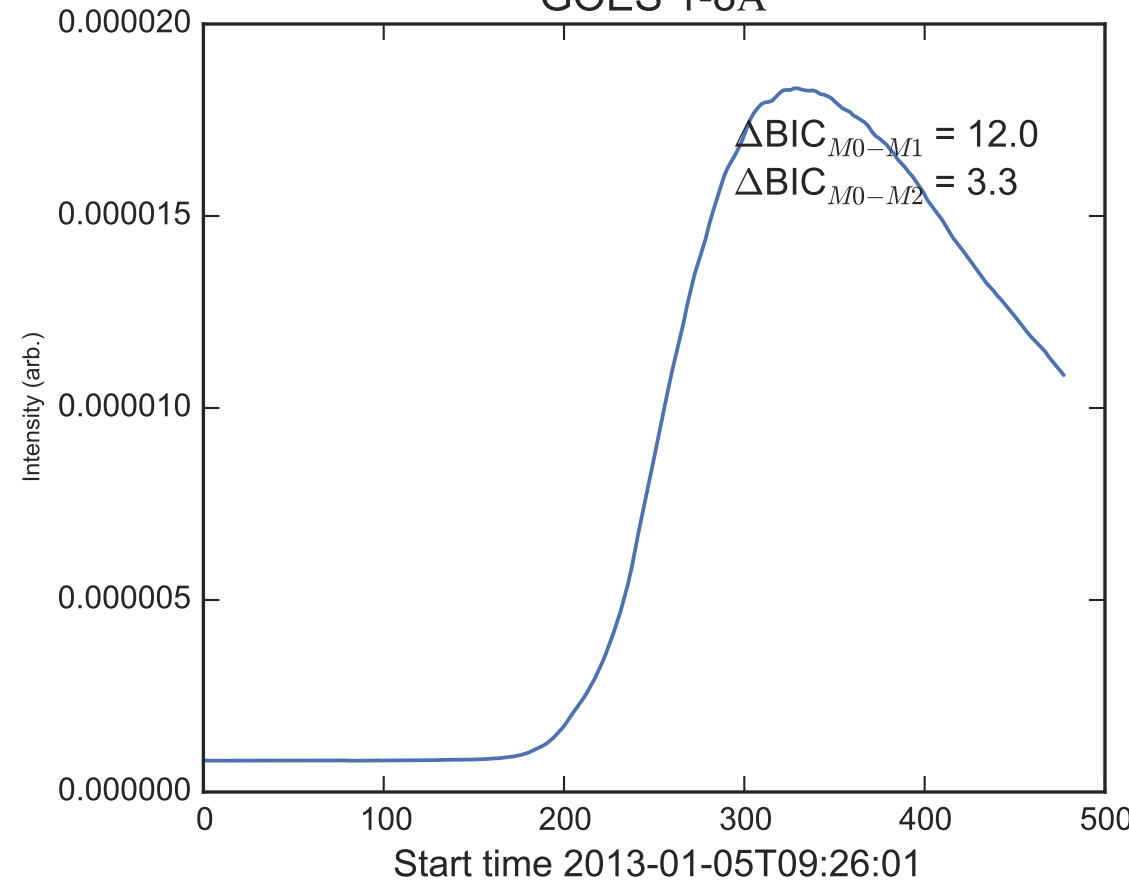

GOES 1-8Å

Power Spectral Density (PSD) - Model 0

Power Spectral Density (PSD) - Model 1

Power Spectral Density (PSD) - Model 2