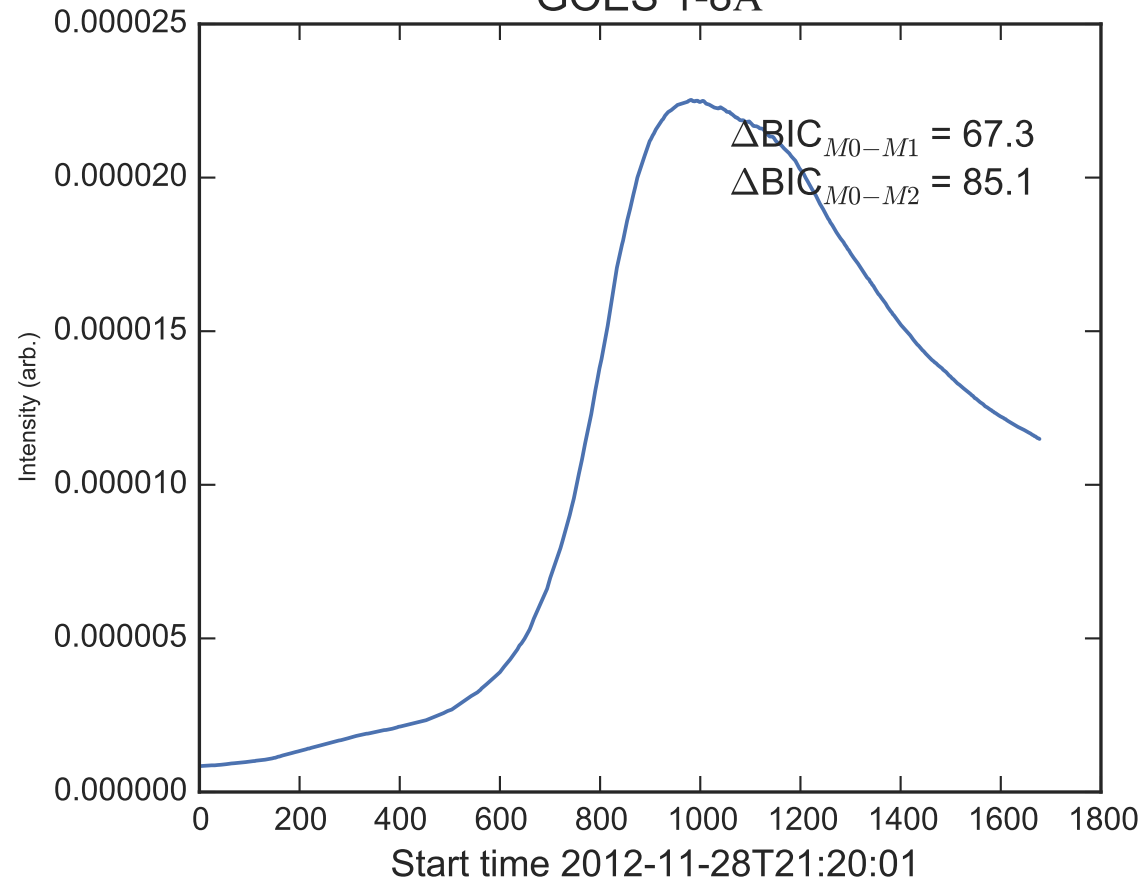

GOES 1-8Å

Power Spectral Density (PSD) - Model 0

Power Spectral Density (PSD) - Model 1

Power Spectral Density (PSD) - Model 2