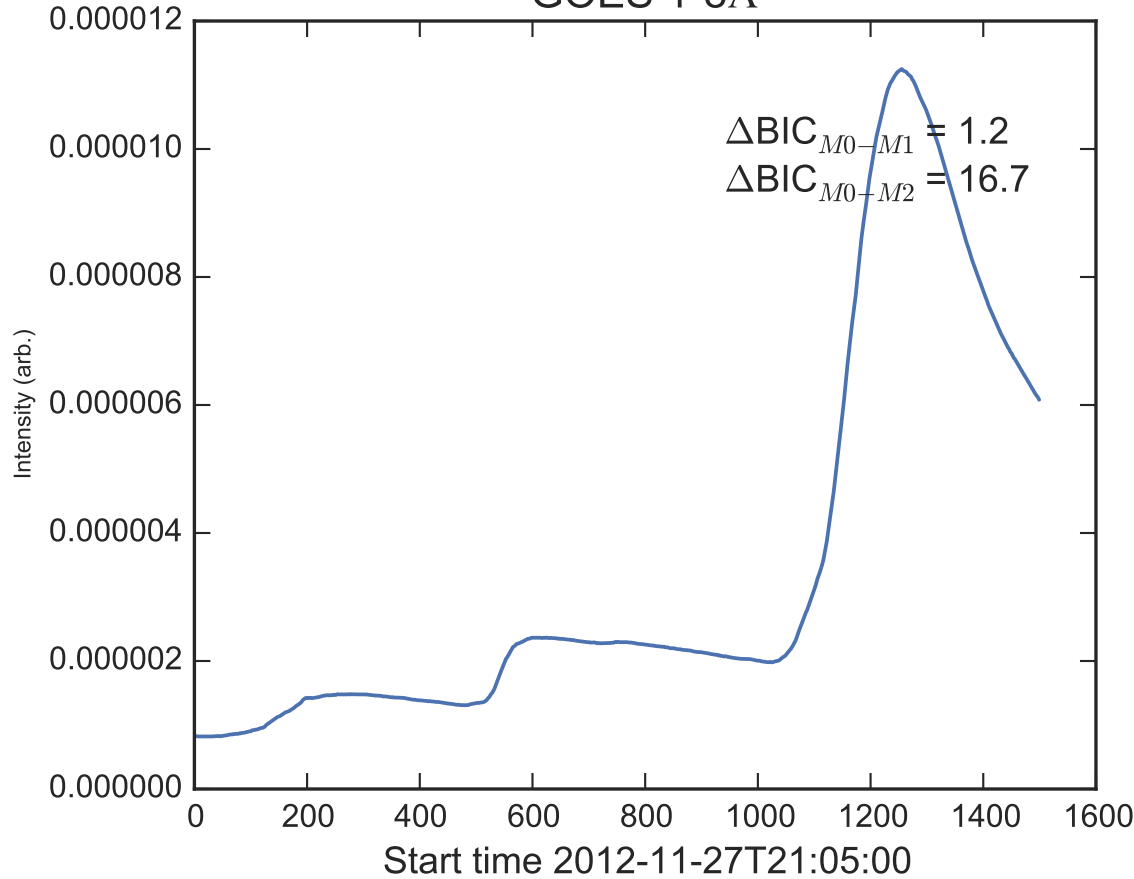

GOES 1-8Å

Power Spectral Density (PSD) - Model 0

Power Spectral Density (PSD) - Model 1

Power Spectral Density (PSD) - Model 2