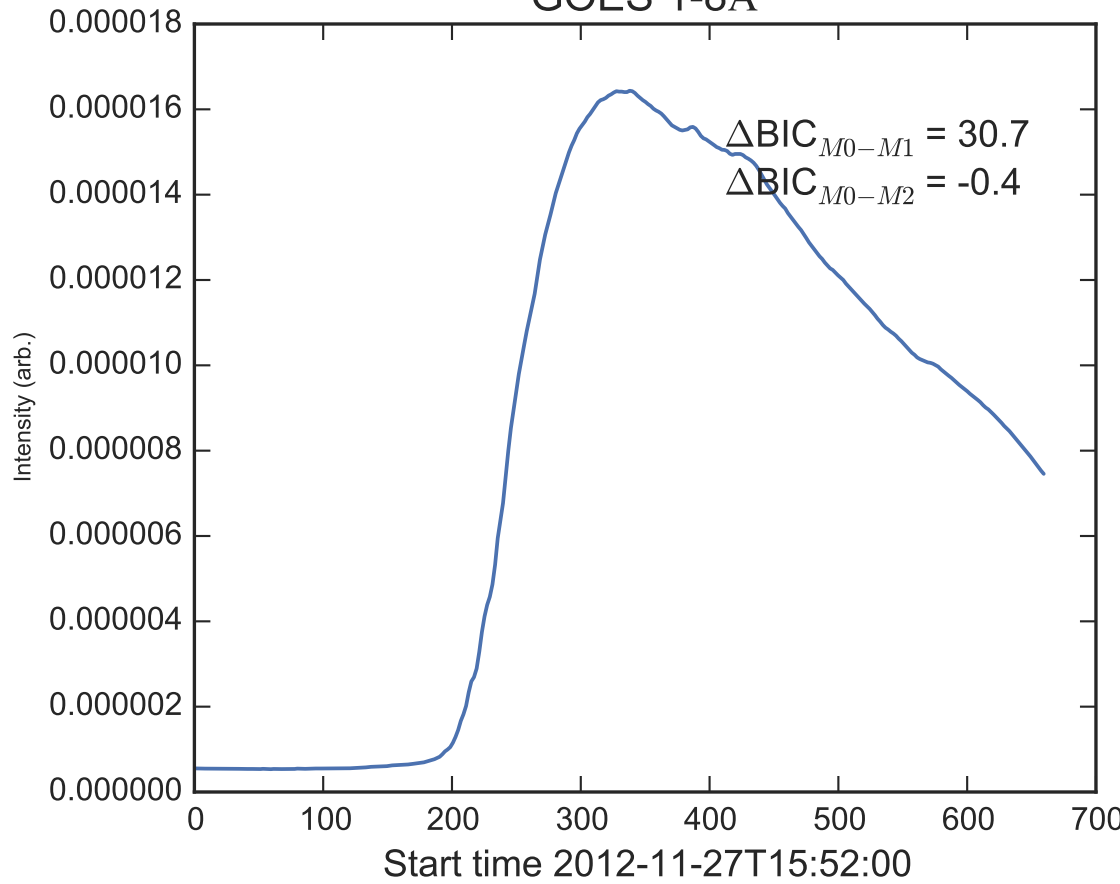

GOES 1-8Å

Power Spectral Density (PSD) - Model 0

Power Spectral Density (PSD) - Model 1

Power Spectral Density (PSD) - Model 2