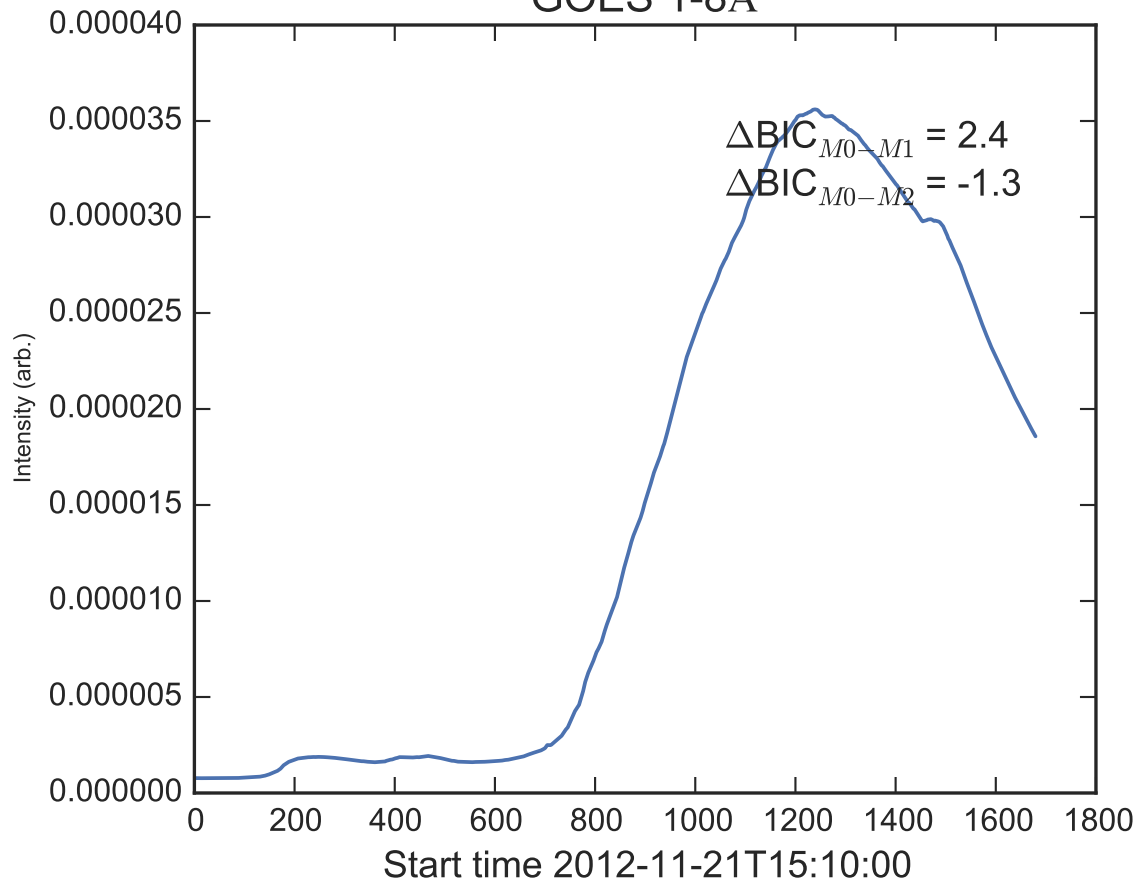

GOES 1-8Å

Power Spectral Density (PSD) - Model 0

Power Spectral Density (PSD) - Model 1

Power Spectral Density (PSD) - Model 2