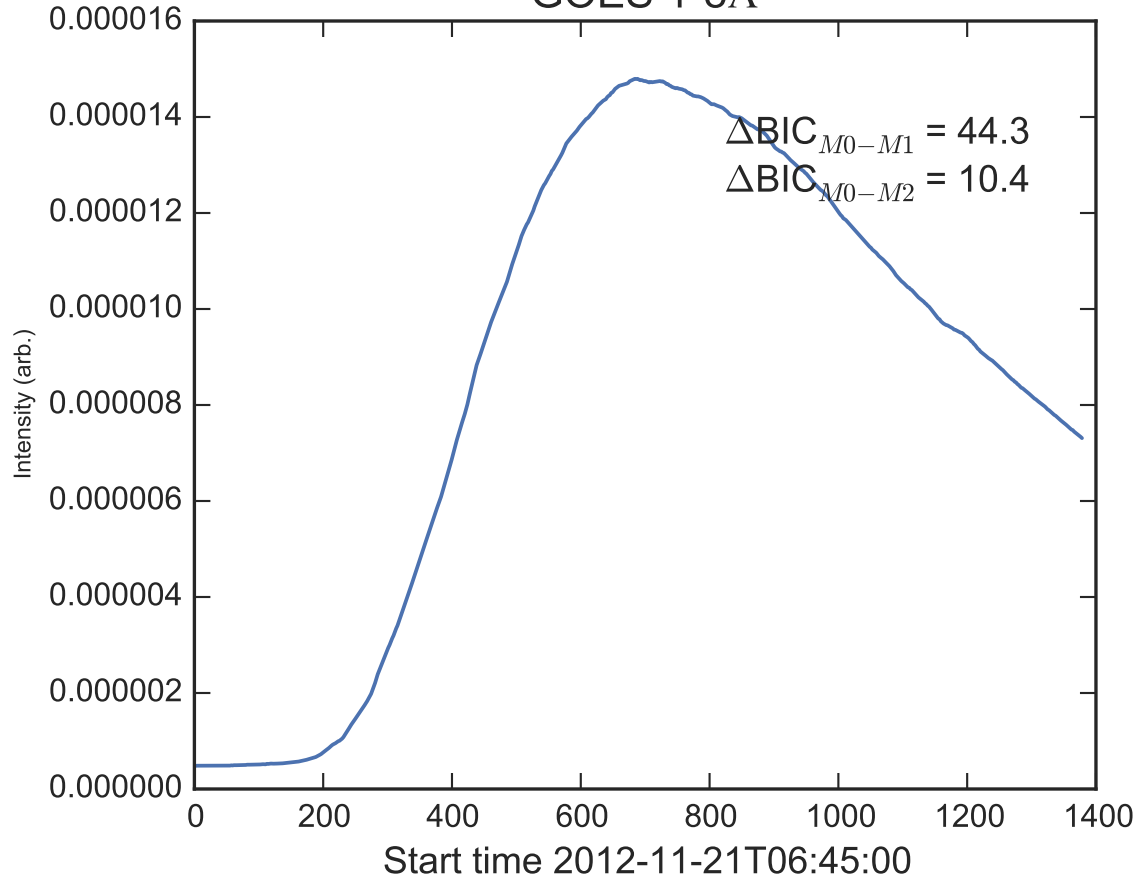

GOES 1-8Å

Power Spectral Density (PSD) - Model 0

Power Spectral Density (PSD) - Model 1

Power Spectral Density (PSD) - Model 2