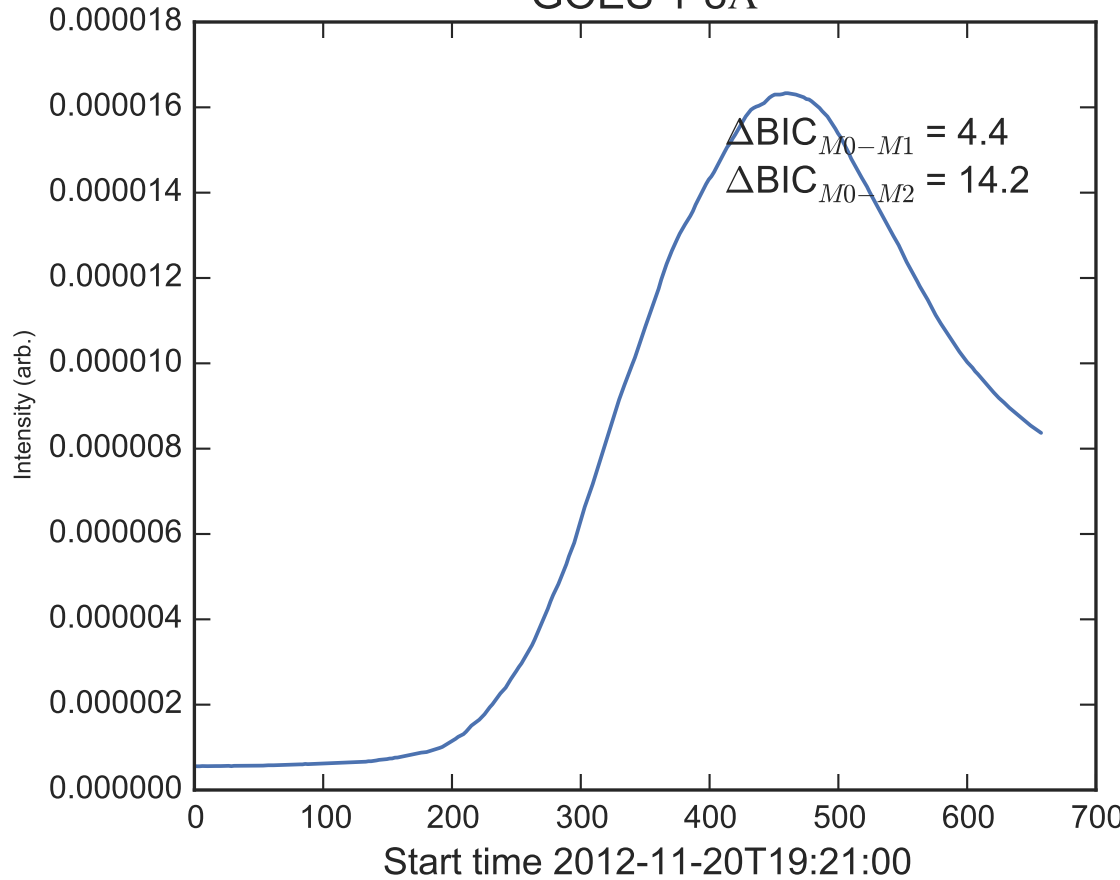

GOES 1-8Å

Power Spectral Density (PSD) - Model 0

Power Spectral Density (PSD) - Model 1

Power Spectral Density (PSD) - Model 2