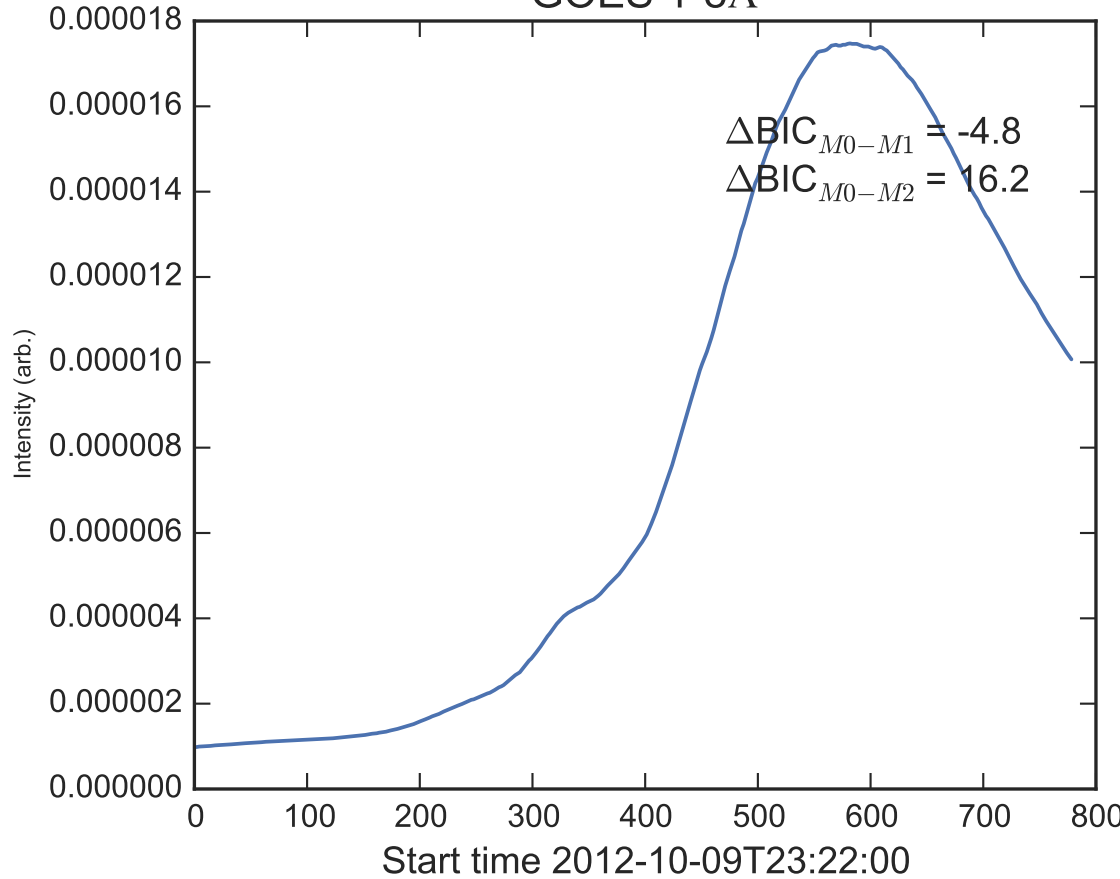

GOES 1-8Å

Power Spectral Density (PSD) - Model 0

Power Spectral Density (PSD) - Model 1

Power Spectral Density (PSD) - Model 2