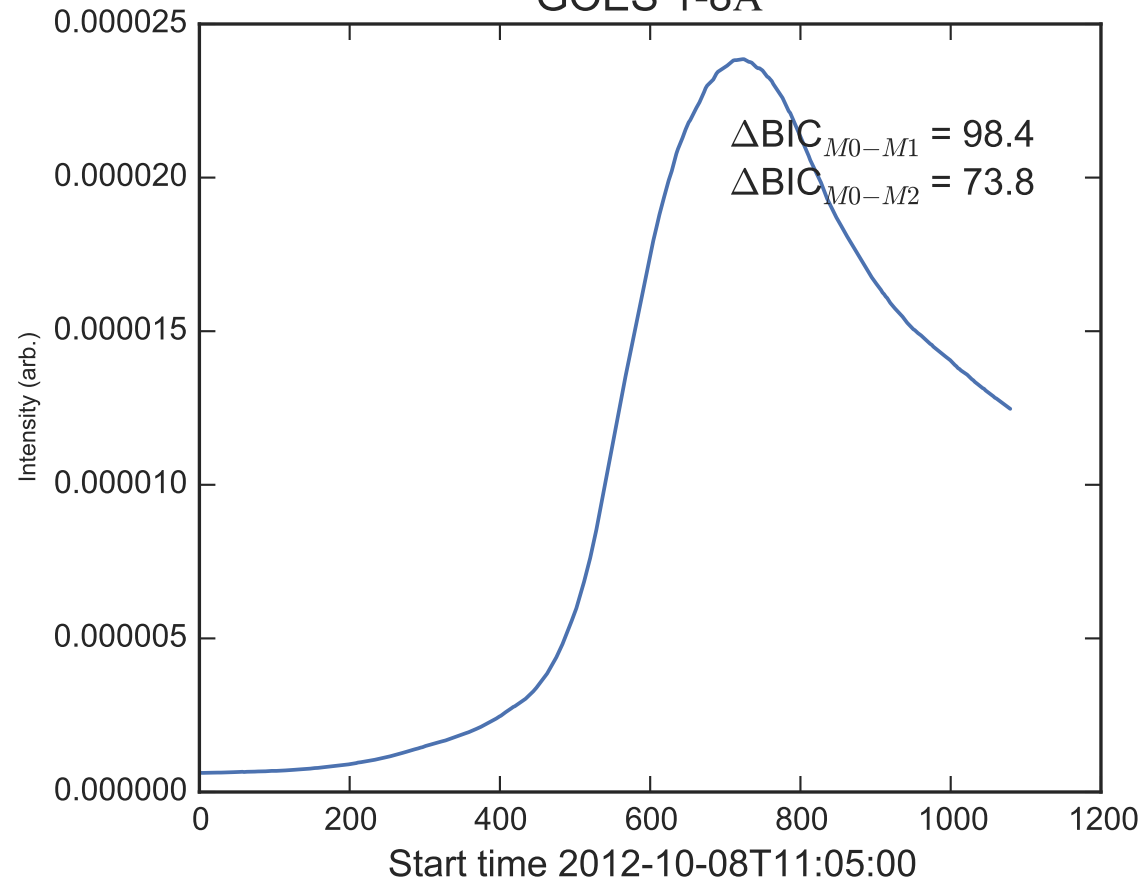

GOES 1-8Å

Power Spectral Density (PSD) - Model 0

Power Spectral Density (PSD) - Model 1

Power Spectral Density (PSD) - Model 2