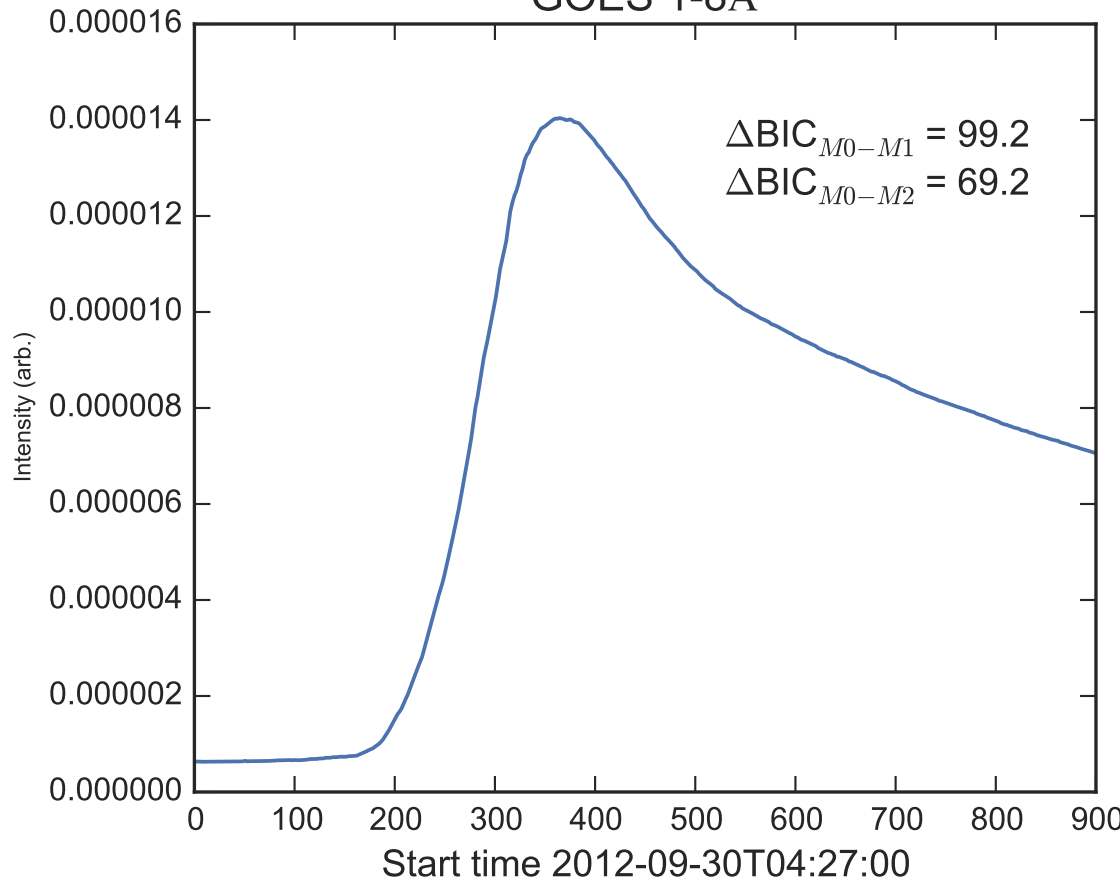

GOES 1-8Å

Power Spectral Density (PSD) - Model 0

Power Spectral Density (PSD) - Model 1

Power Spectral Density (PSD) - Model 2