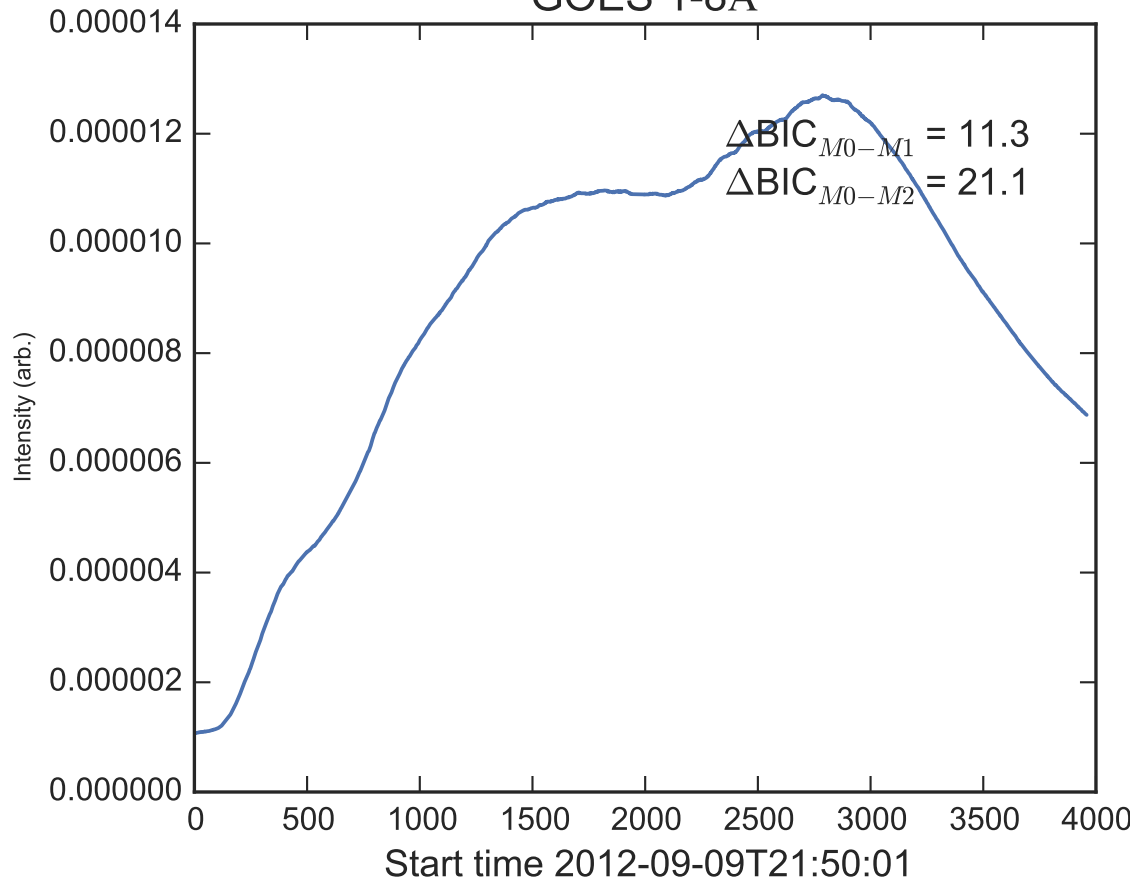

GOES 1-8Å

Power Spectral Density (PSD) - Model 0

Power Spectral Density (PSD) - Model 1

Power Spectral Density (PSD) - Model 2