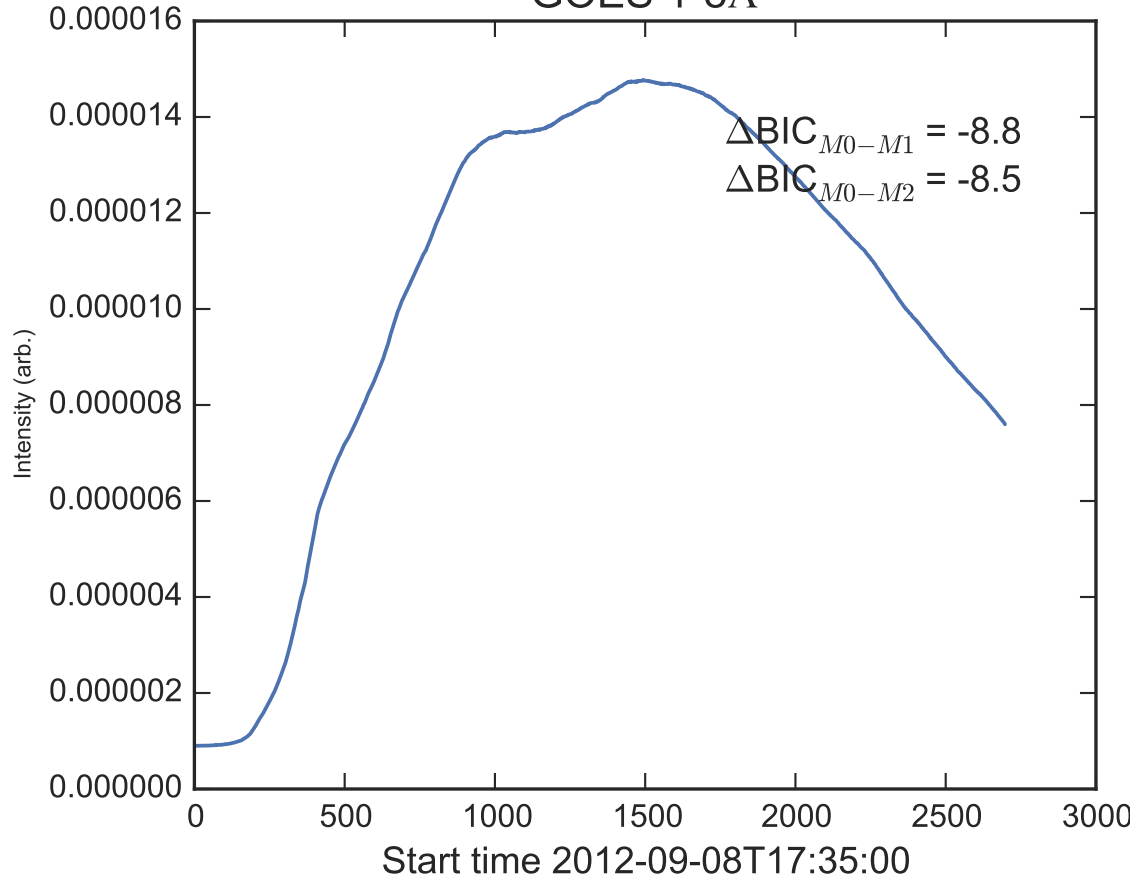

GOES 1-8Å

Power Spectral Density (PSD) - Model 0

Power Spectral Density (PSD) - Model 1

Power Spectral Density (PSD) - Model 2