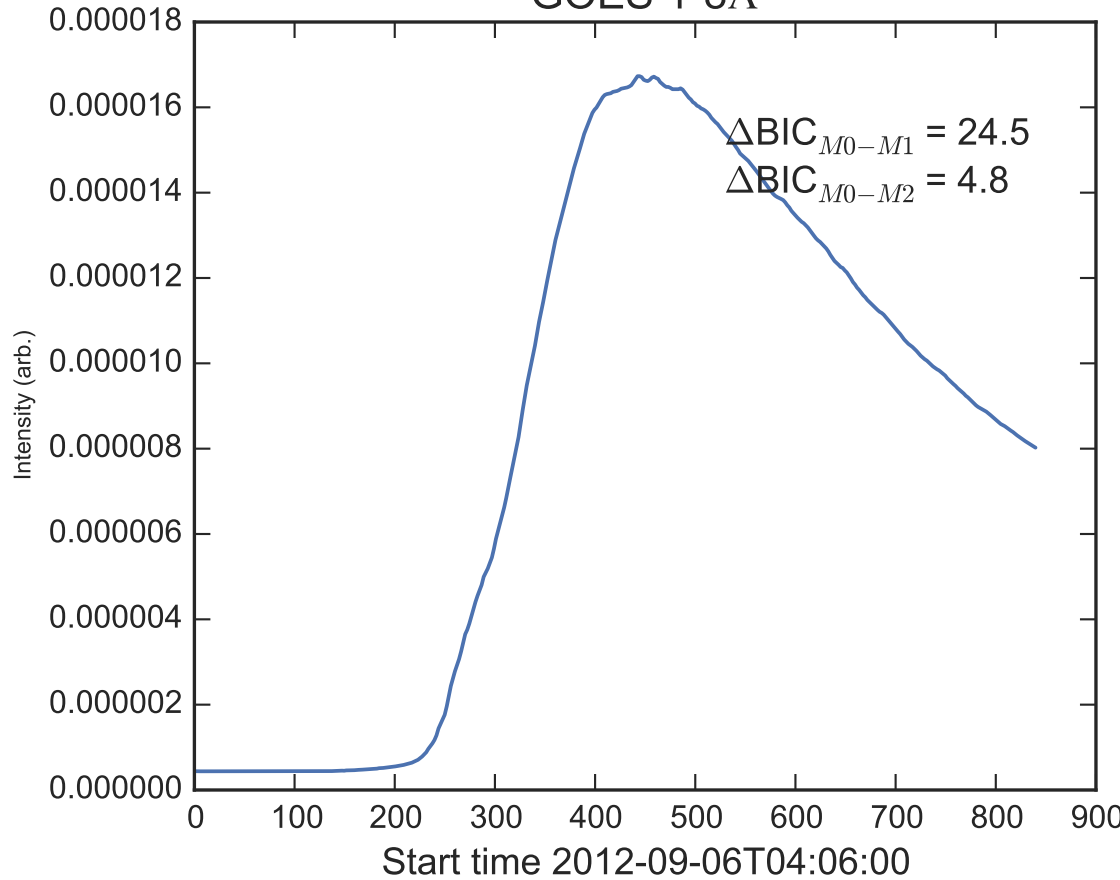

GOES 1-8Å

Power Spectral Density (PSD) - Model 0

Power Spectral Density (PSD) - Model 1

Power Spectral Density (PSD) - Model 2