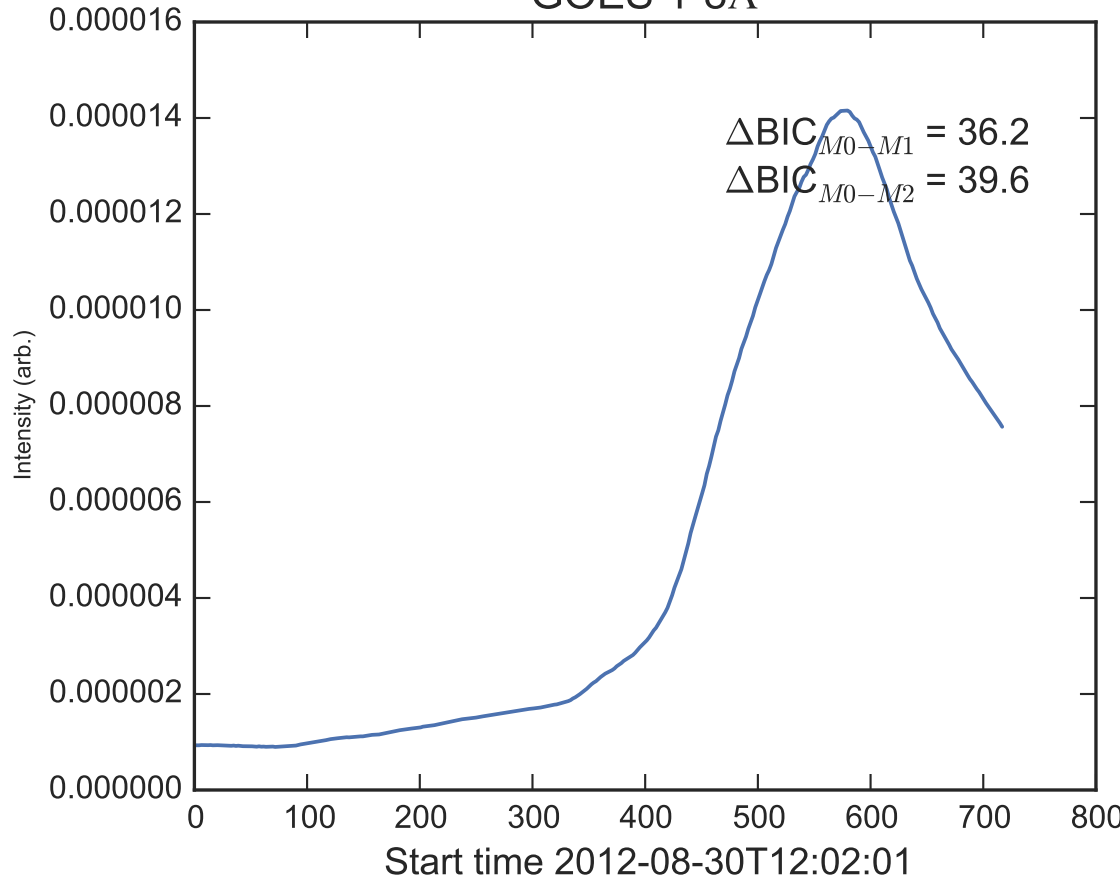

GOES 1-8Å

Power Spectral Density (PSD) - Model 0

Power Spectral Density (PSD) - Model 1

Power Spectral Density (PSD) - Model 2