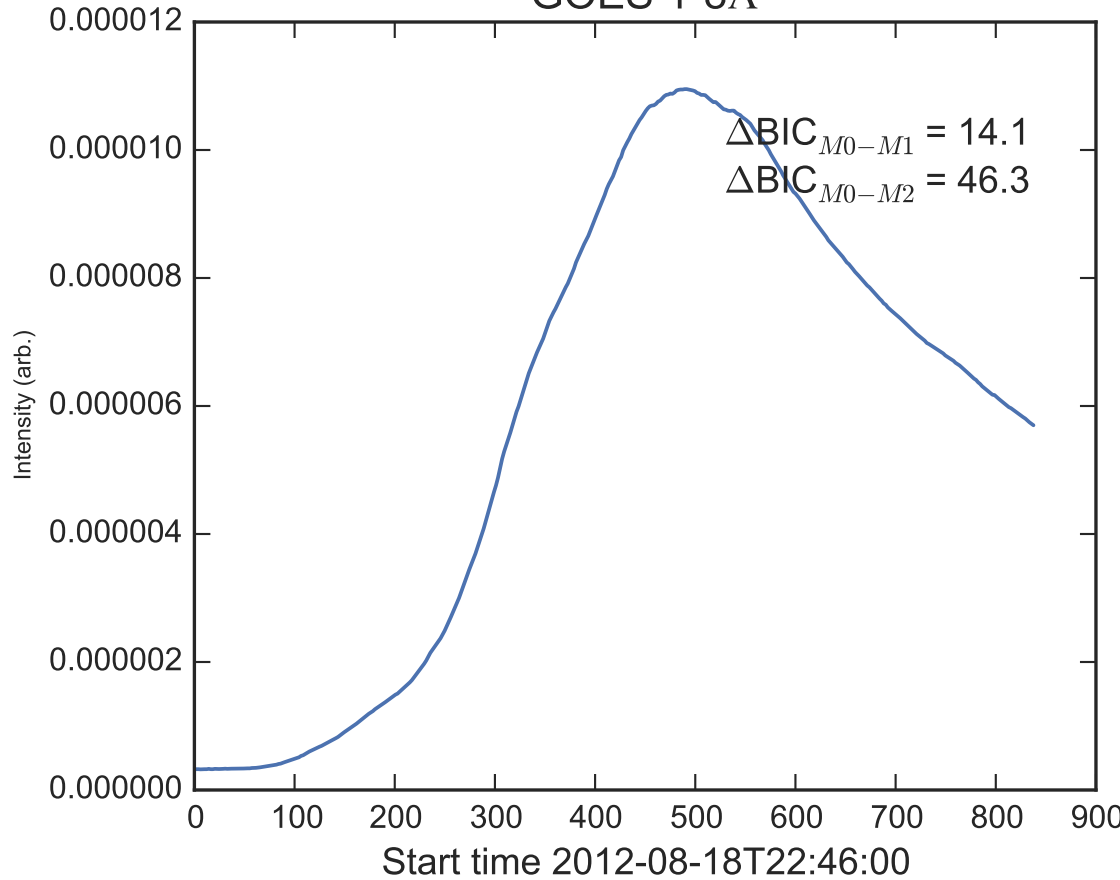

GOES 1-8Å

Power Spectral Density (PSD) - Model 0

Power Spectral Density (PSD) - Model 1

Power Spectral Density (PSD) - Model 2