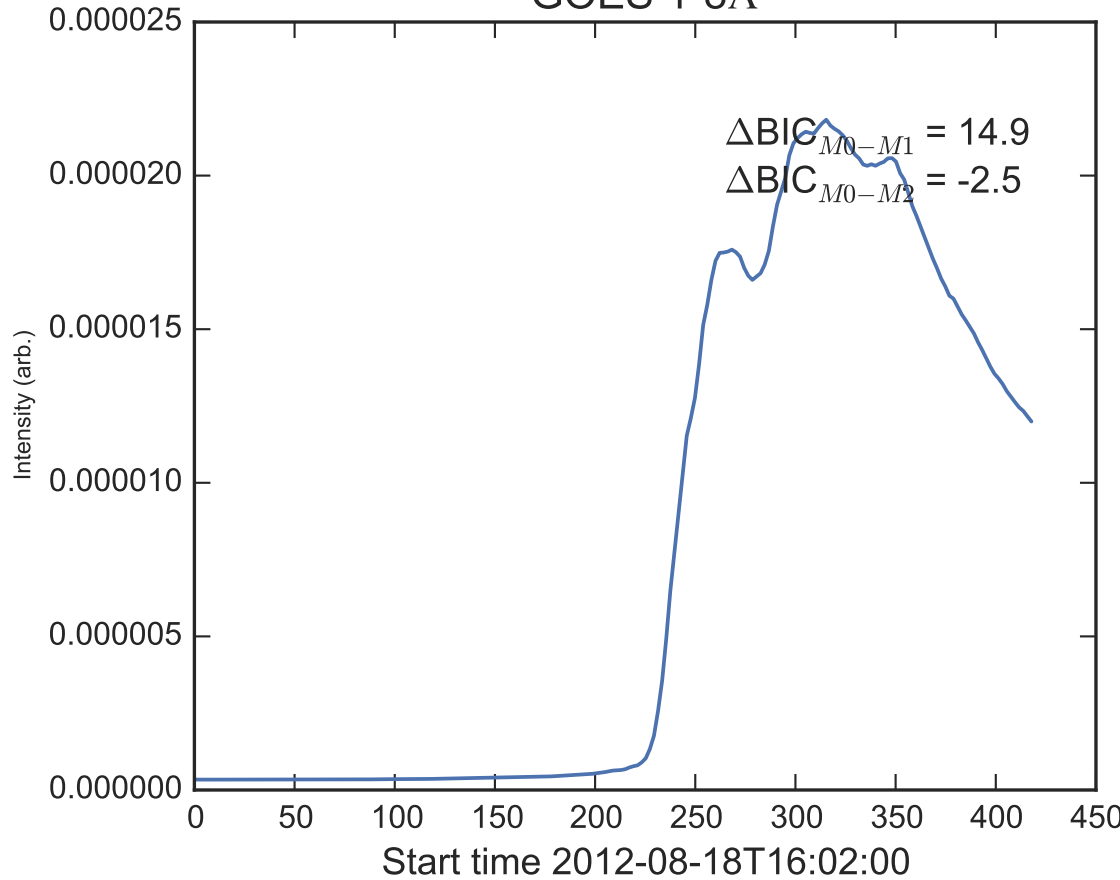

GOES 1-8Å

Power Spectral Density (PSD) - Model 0

Power Spectral Density (PSD) - Model 1

Power Spectral Density (PSD) - Model 2