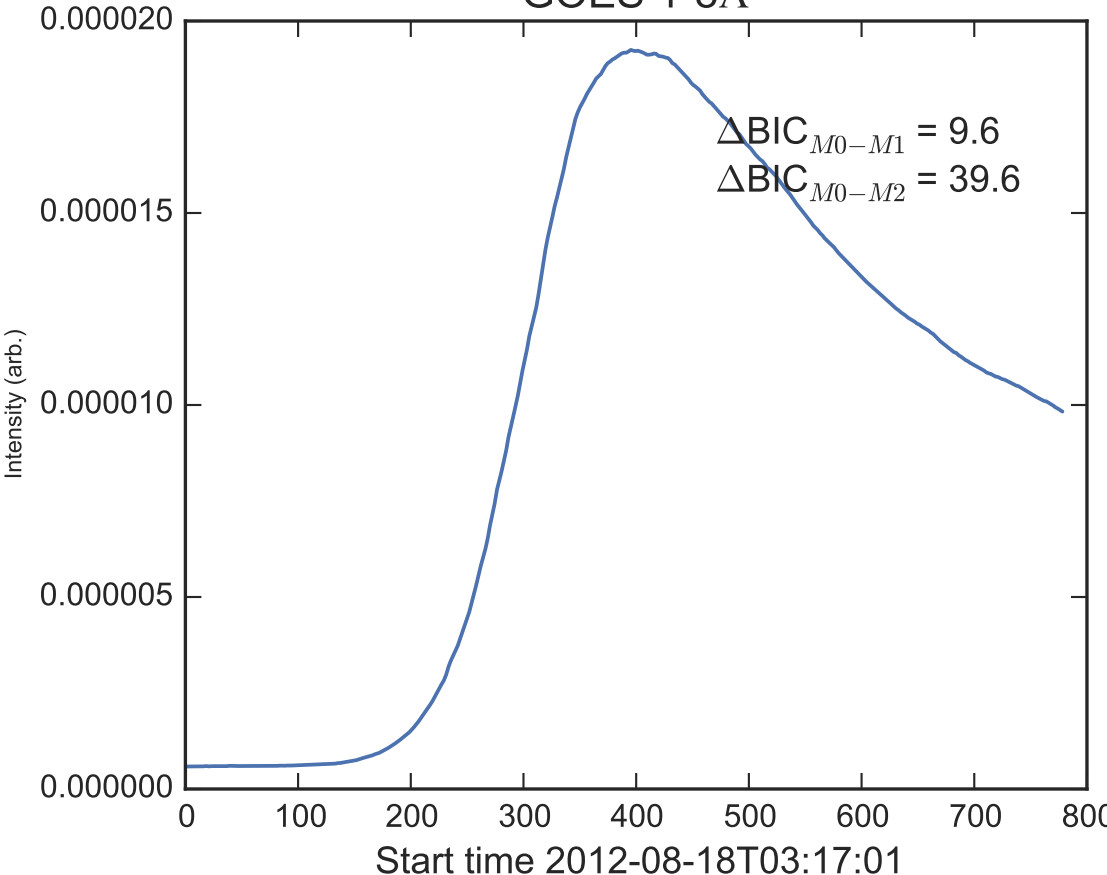

GOES 1-8Å

Power Spectral Density (PSD) - Model 0

Power Spectral Density (PSD) - Model 1

Power Spectral Density (PSD) - Model 2