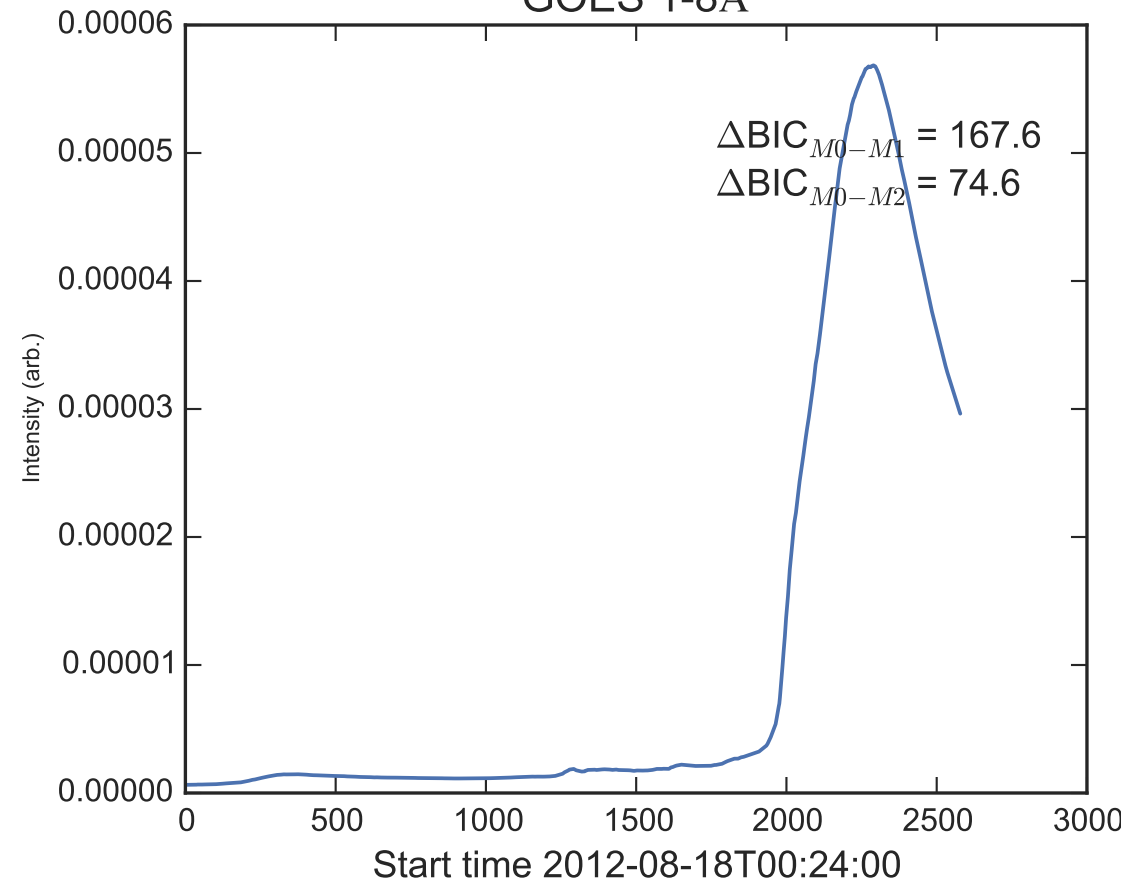

GOES 1-8Å

Power Spectral Density (PSD) - Model 0

Power Spectral Density (PSD) - Model 1

Power Spectral Density (PSD) - Model 2