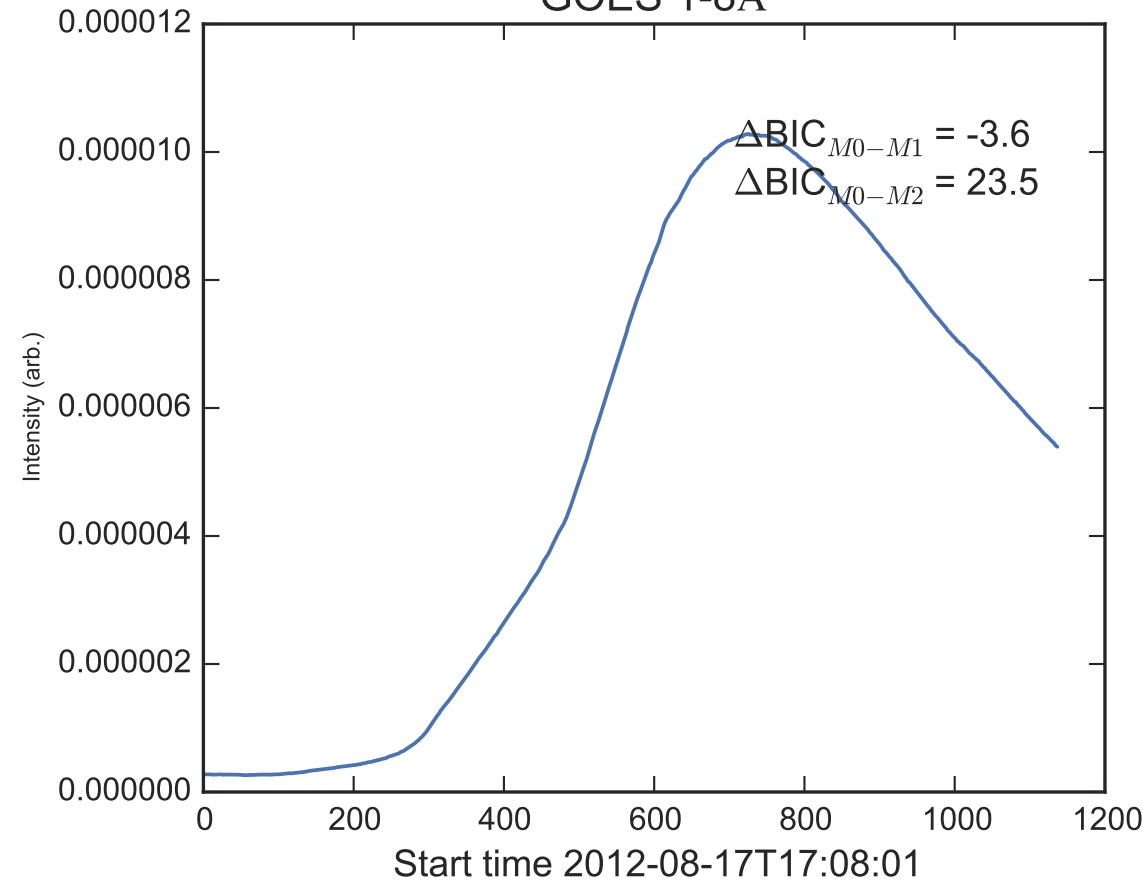

GOES 1-8Å

Power Spectral Density (PSD) - Model 0

Power Spectral Density (PSD) - Model 1

Power Spectral Density (PSD) - Model 2