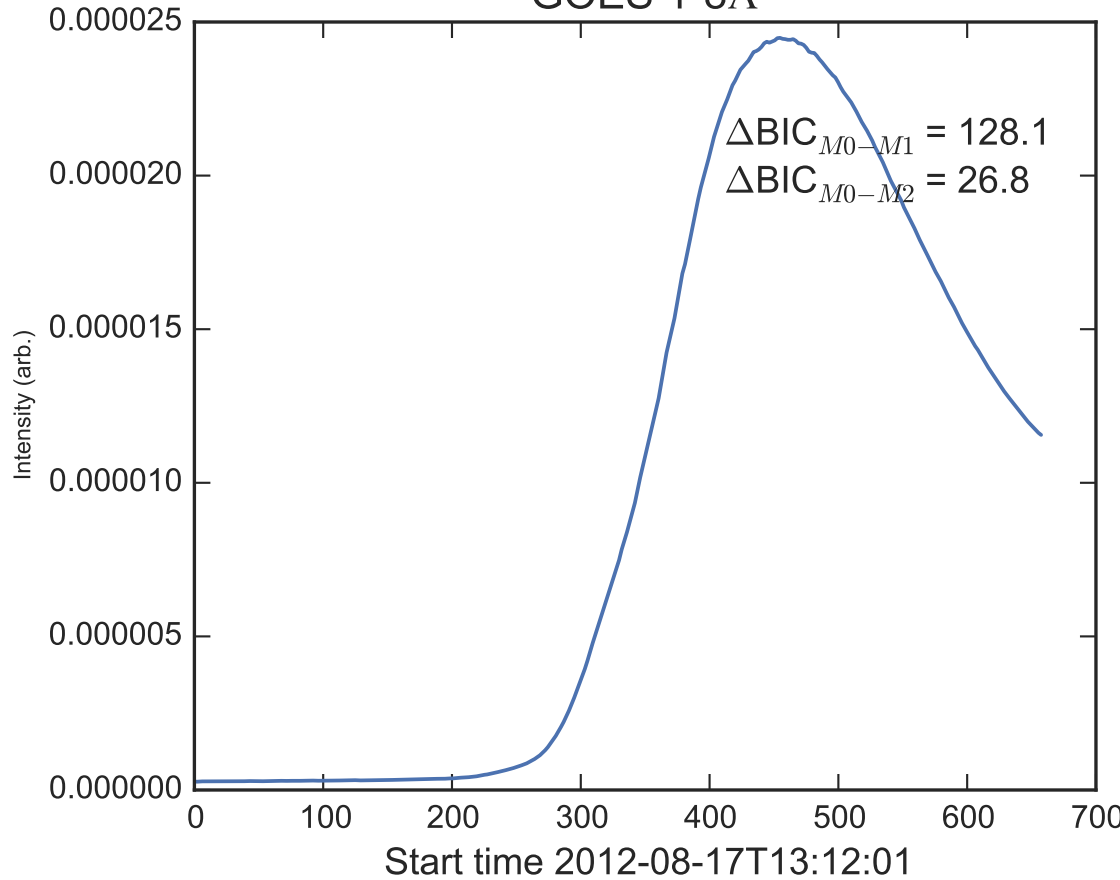

GOES 1-8Å

Power Spectral Density (PSD) - Model 0

Power Spectral Density (PSD) - Model 1

Power Spectral Density (PSD) - Model 2