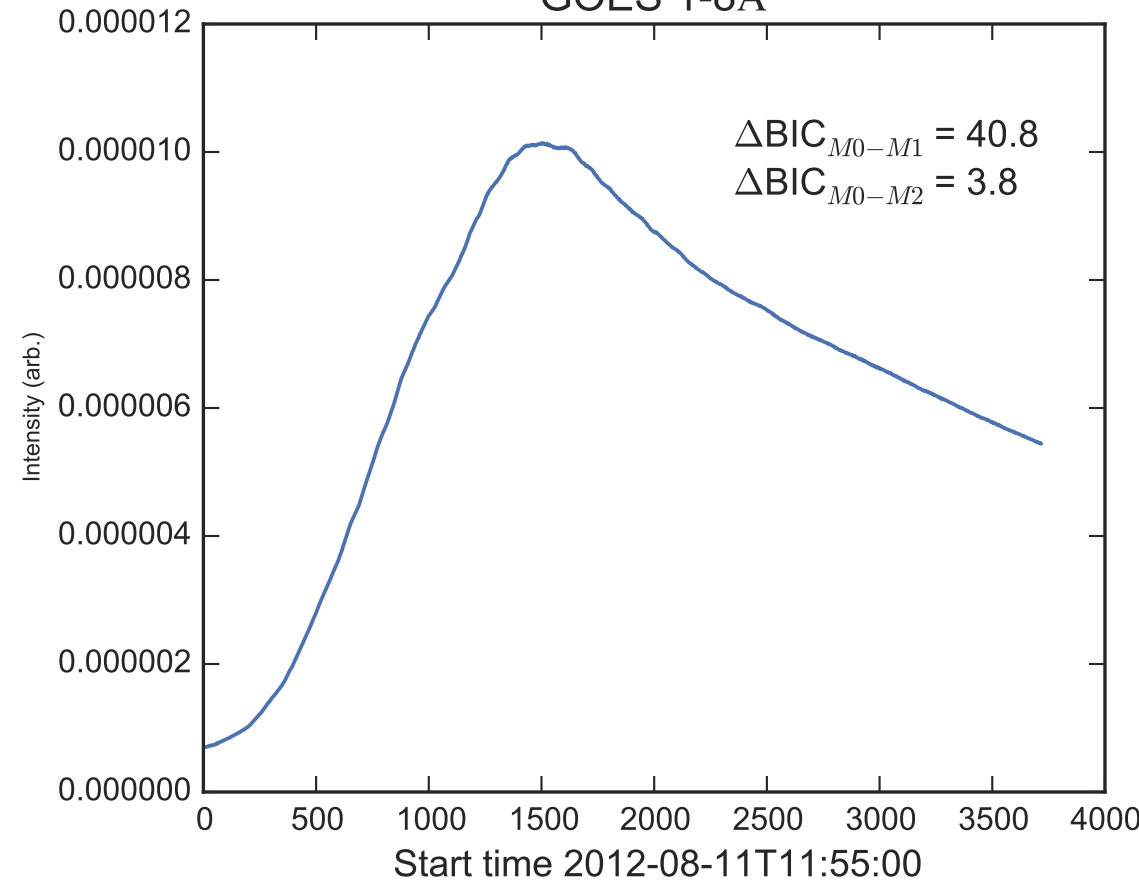

GOES 1-8Å

Power Spectral Density (PSD) - Model 0

Power Spectral Density (PSD) - Model 1

Power Spectral Density (PSD) - Model 2