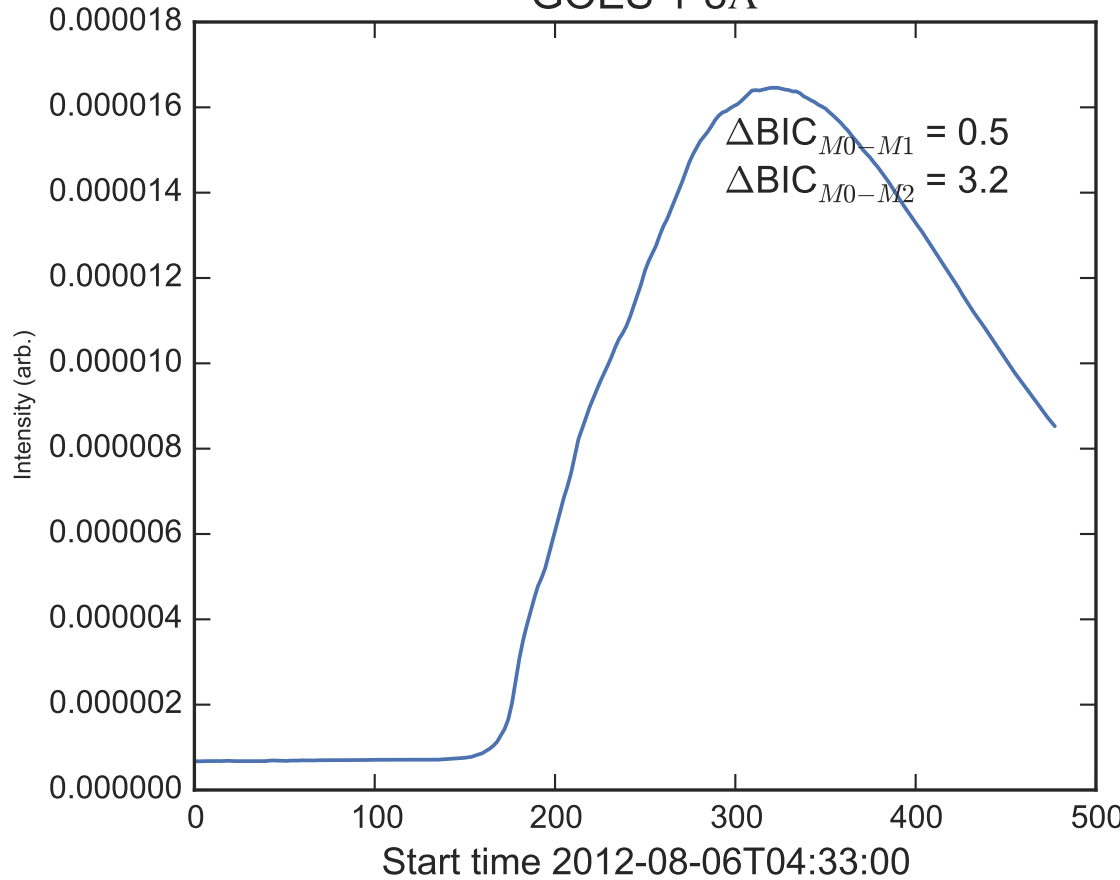

GOES 1-8Å

Power Spectral Density (PSD) - Model 0

Power Spectral Density (PSD) - Model 1

Power Spectral Density (PSD) - Model 2