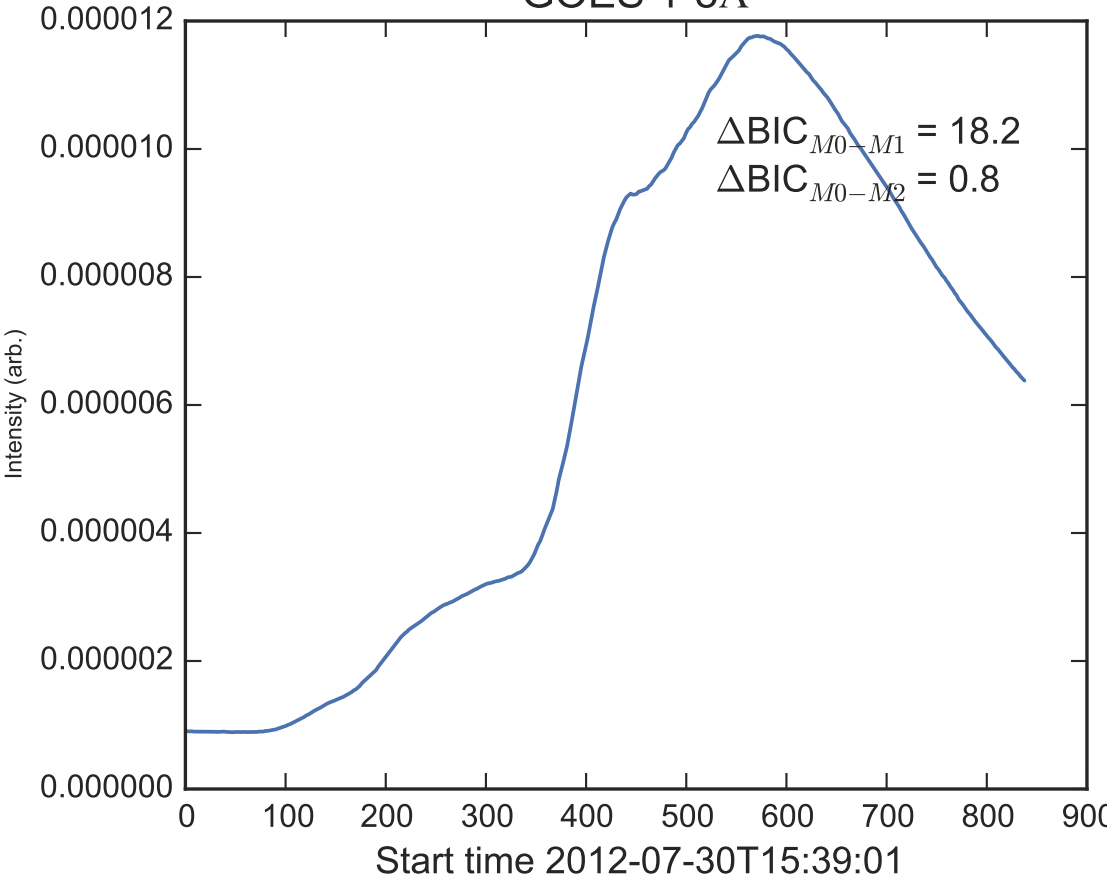

GOES 1-8Å

Power Spectral Density (PSD) - Model 0

Power Spectral Density (PSD) - Model 1

Power Spectral Density (PSD) - Model 2