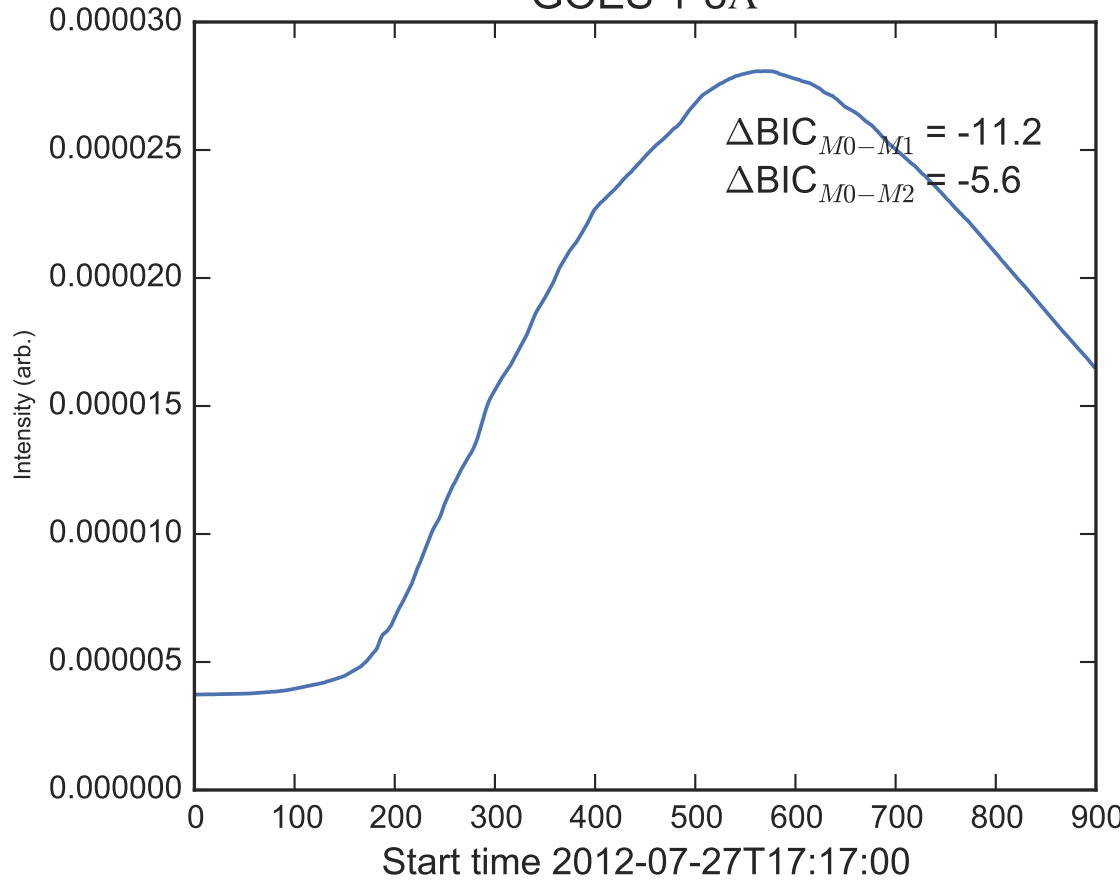

GOES 1-8Å

Power Spectral Density (PSD) - Model 0

Power Spectral Density (PSD) - Model 1

Power Spectral Density (PSD) - Model 2