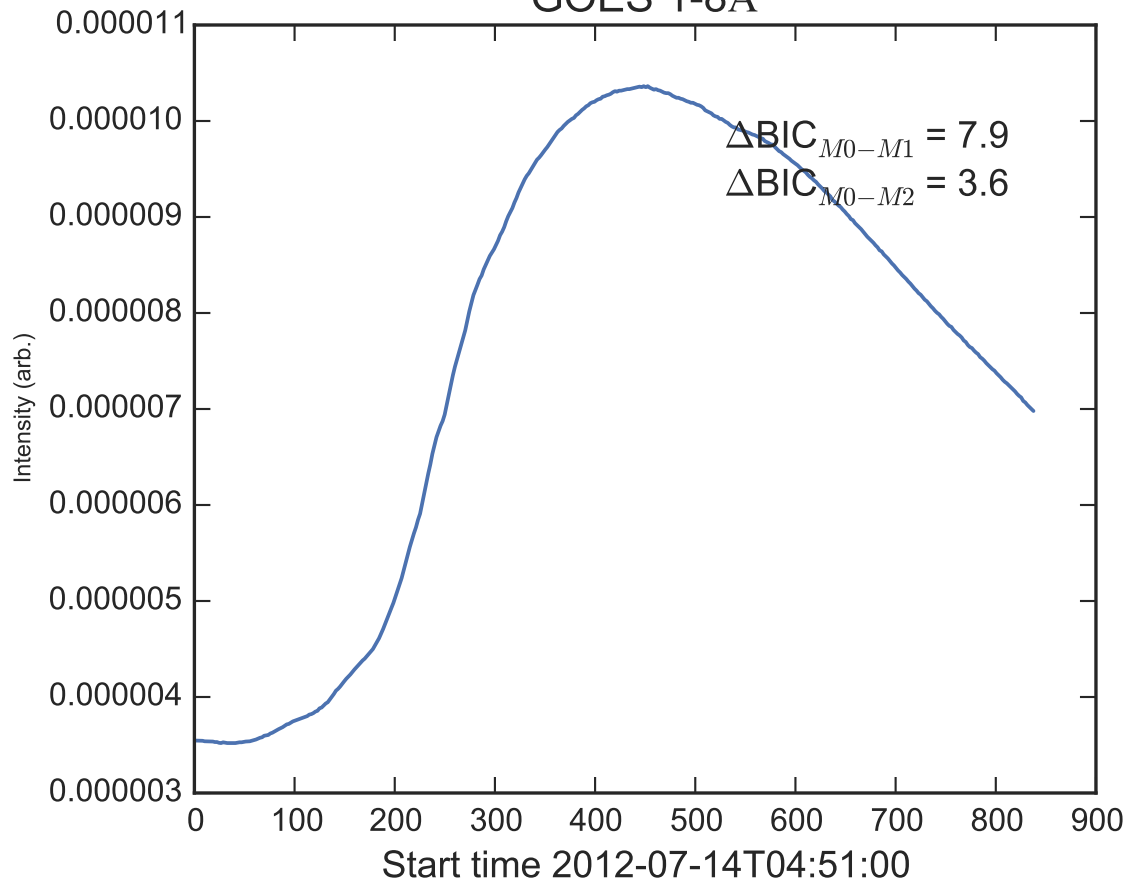

GOES 1-8Å

Power Spectral Density (PSD) - Model 0

Power Spectral Density (PSD) - Model 1

Power Spectral Density (PSD) - Model 2