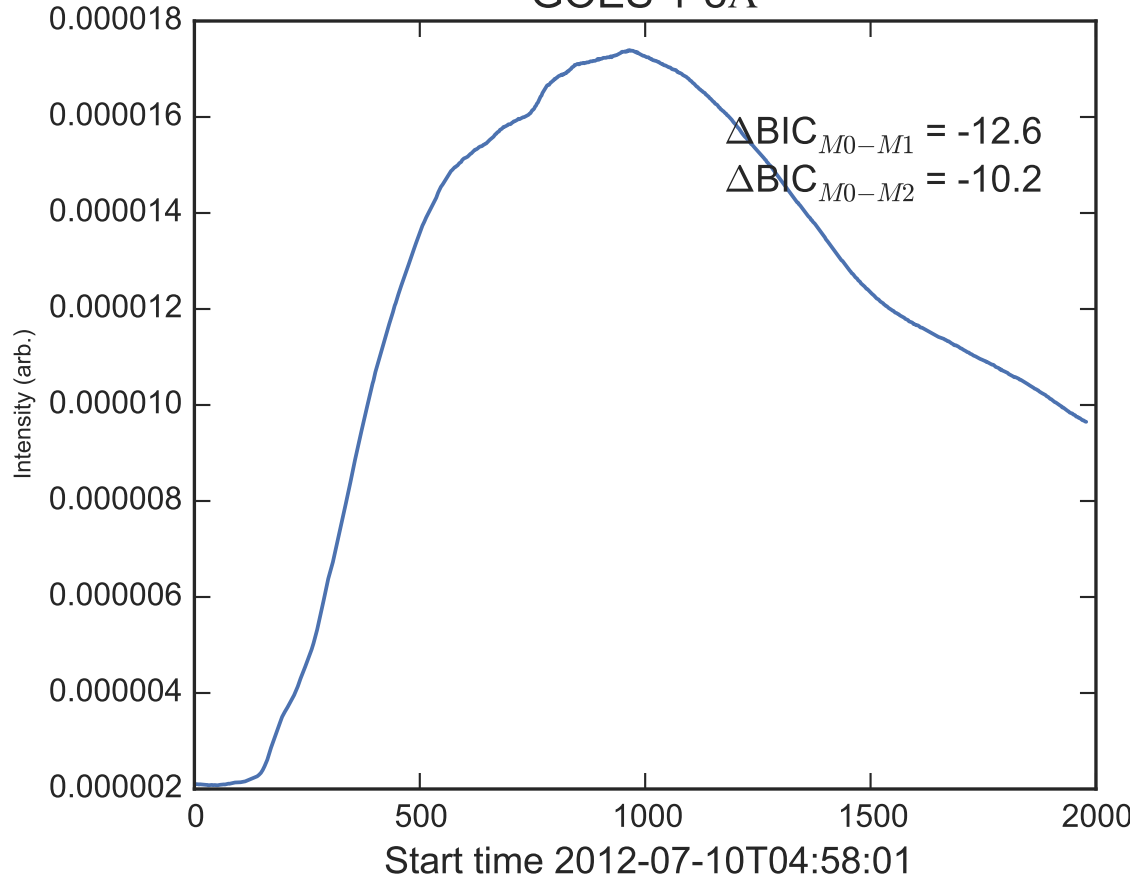

GOES 1-8Å

Power Spectral Density (PSD) - Model 0

Power Spectral Density (PSD) - Model 1

Power Spectral Density (PSD) - Model 2