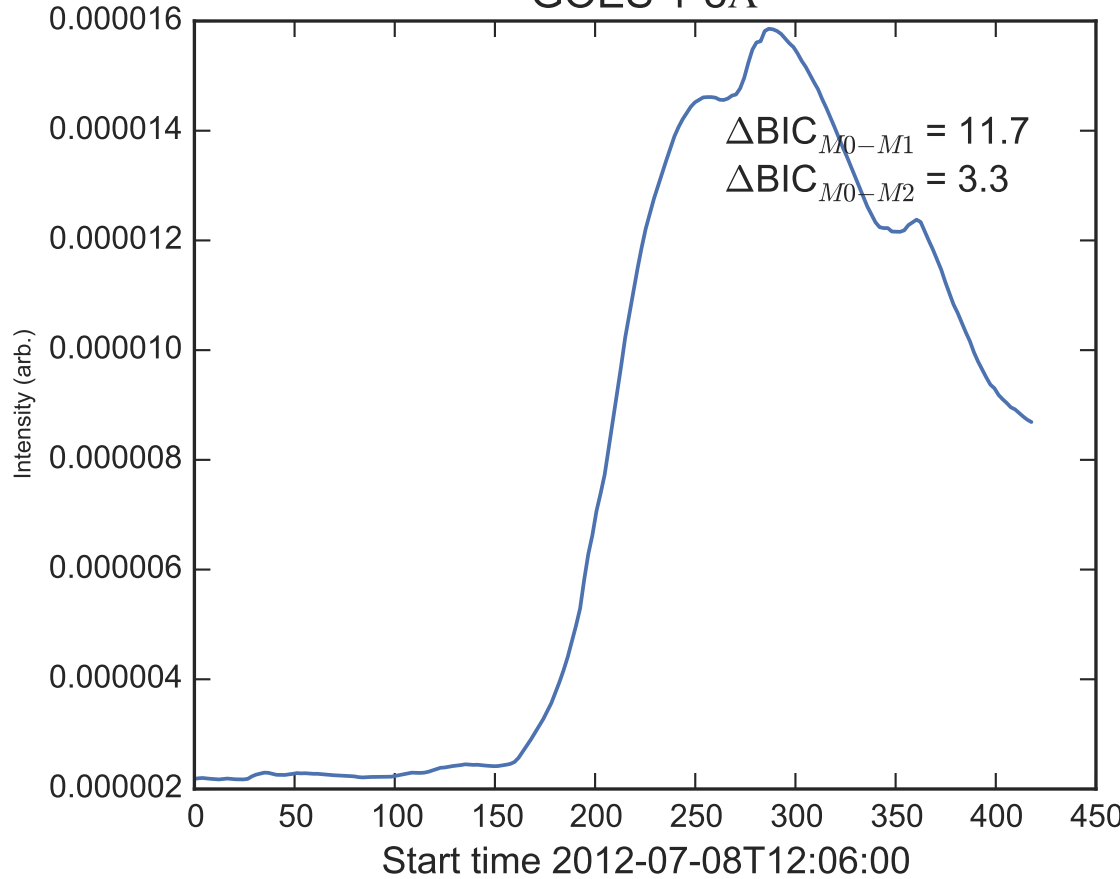

GOES 1-8Å

Power Spectral Density (PSD) - Model 0

Power Spectral Density (PSD) - Model 1

Power Spectral Density (PSD) - Model 2