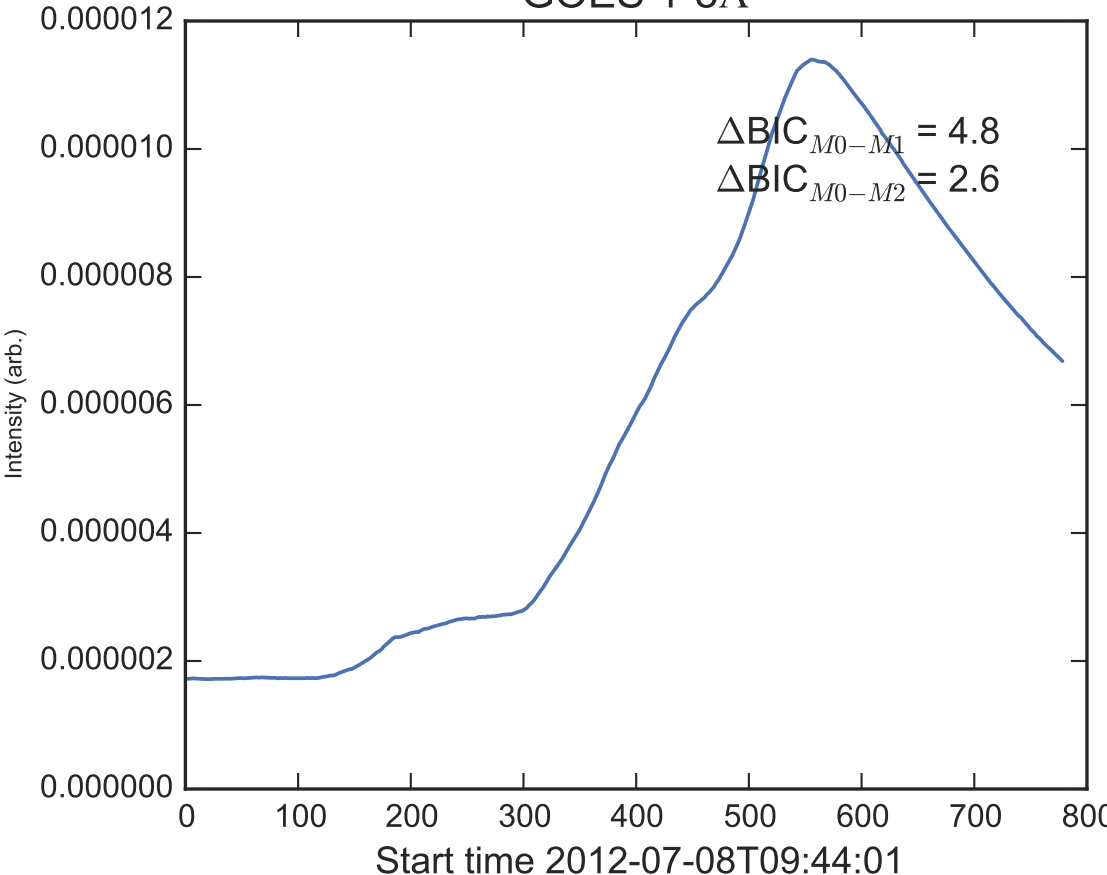

GOES 1-8Å

Power Spectral Density (PSD) - Model 0

Power Spectral Density (PSD) - Model 1

Power Spectral Density (PSD) - Model 2